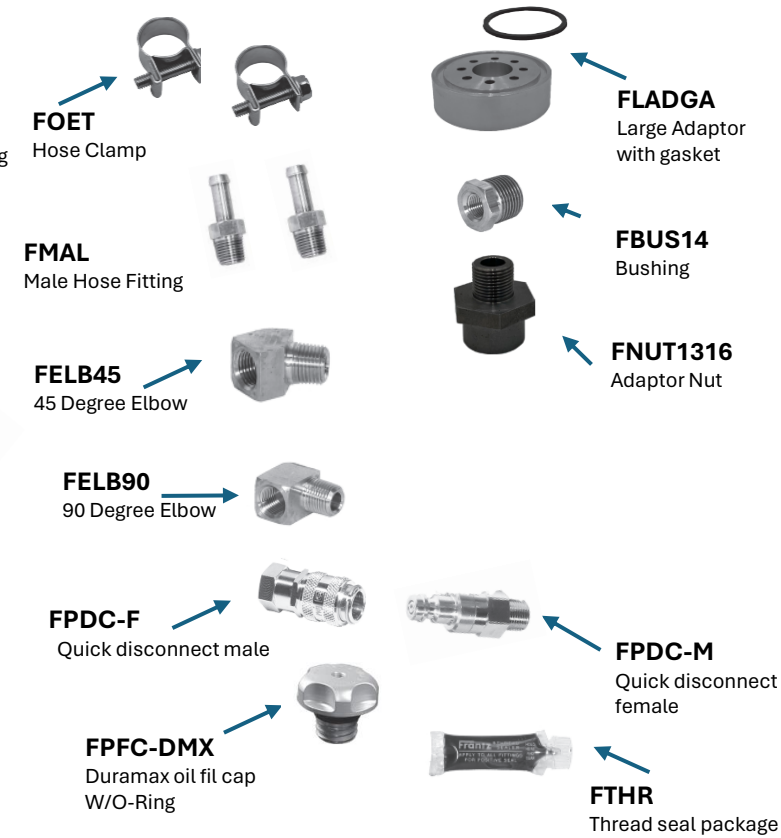

## Spare Base Gaskets

**FKRAM1500**  
**2012 5.7 Dodge Ram**  
**Bypass Kit**

## Engine Fittings and Adaptors

## Filter Base Adaptors

## Engine Fittings and Adaptors

(Not all fittings will be used)