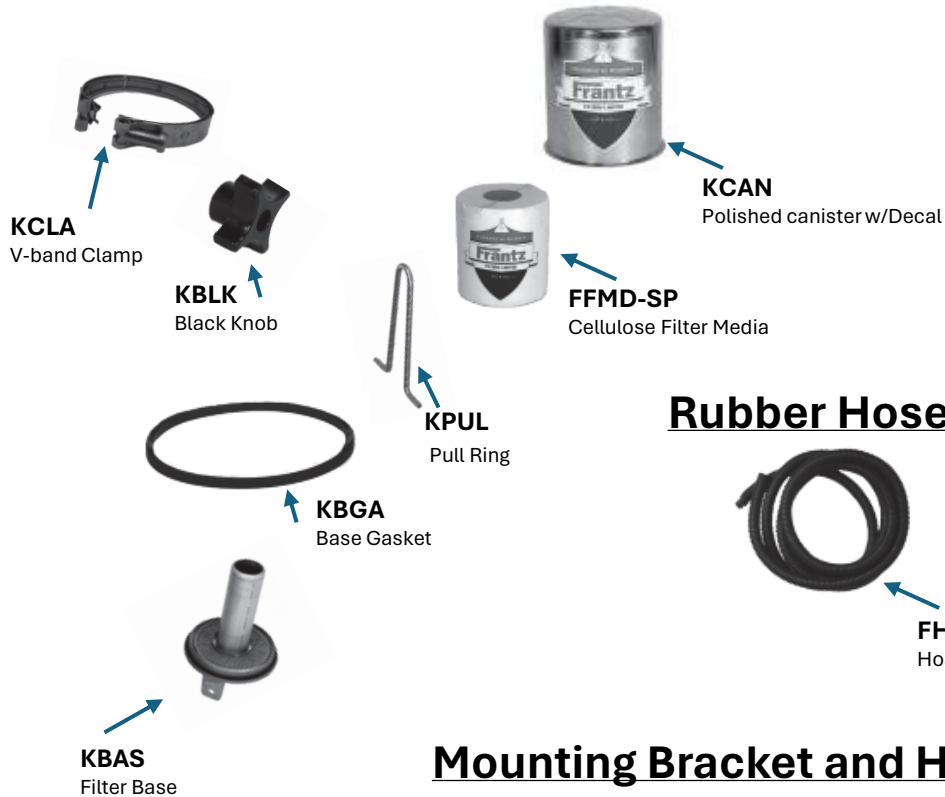

## Rubber Hose and Hose Covering

## Mounting Bracket and Hardware

## Spare Base Gaskets

**FKRAM1500**  
**2012 5.7 Dodge Ram**  
**Bypass Kit**

## Engine Fittings and Adaptors