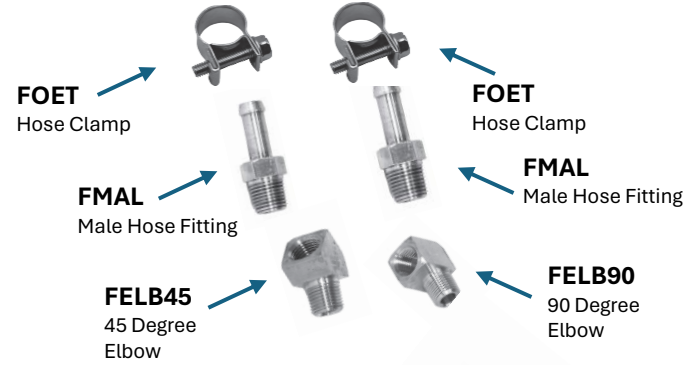

Filter Base Adaptors

Engine Fittings and Adaptors

(Not all fittings will be used)