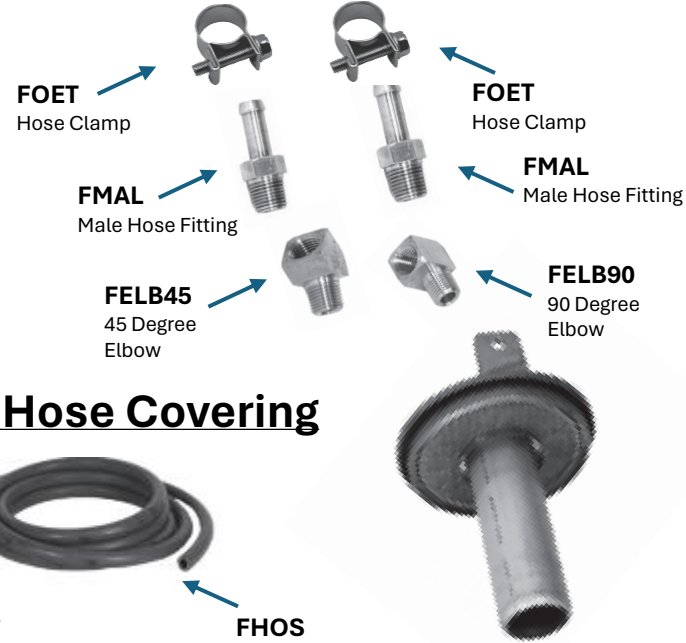

## Mounting Bracket and Hardware

## Spare Base Gaskets

**FKDMX6616**  
**6.6 Duramax Bypass Kit**  
**2016 and Earlier**

## Engine Fittings and Adaptors

## Filter Base Adaptors