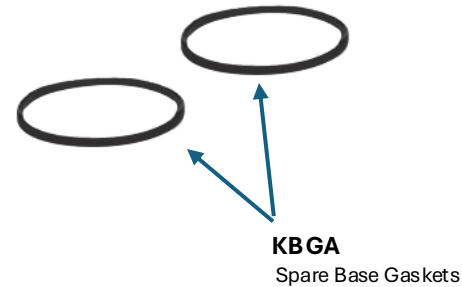

Spare Base Gaskets

FKDMX6620

6.6 Duramax Bypass Kit

2020 and Newer