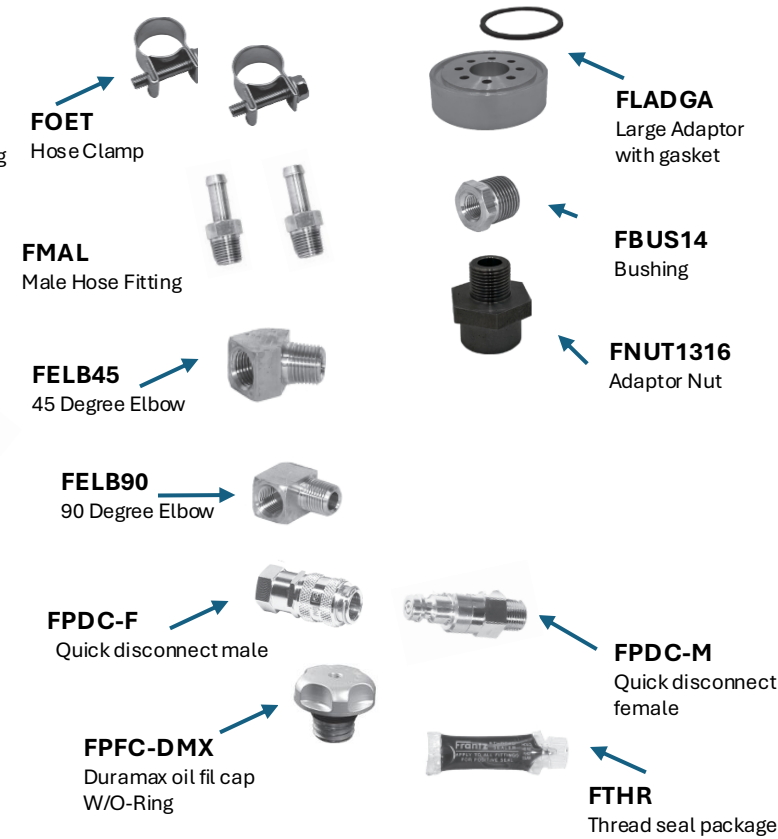

Filter Base Adaptors

Engine Fittings and Adaptors

(Not all fittings will be used)

Rubber Hose and Hose Covering

Mounting Bracket and Hardware

Spare Base Gaskets

FKCUM59
5.9/6.7 Cummins Bypass Kit

Engine Fittings and Adaptors

Filter Base Adaptors

Engine Fittings and Adaptors

(Not all fittings will be used)

Rubber Hose and Hose Covering

Mounting Bracket and Hardware

Spare Base Gaskets

FKRAM1500
2012 5.7 Dodge Ram
Bypass Kit

Engine Fittings and Adaptors

Filter Base Adaptors

Engine Fittings and Adaptors

(Not all fittings will be used)

Rubber Hose and Hose Covering

Mounting Bracket and Hardware

Spare Base Gaskets

FKDMX6616
6.6 Duramax Bypass Kit
2016 and Earlier

Engine Fittings and Adaptors

Filter Base Adaptors

Engine Fittings and Adaptors

(Not all fittings will be used)

Rubber Hose and Hose Covering

Mounting Bracket and Hardware

Spare Base Gaskets

FKDMX6617