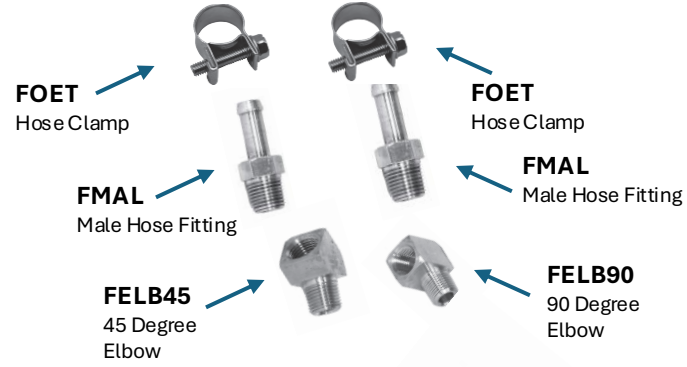

Filter Base Adaptors

Engine Fittings and Adaptors

(Not all fittings will be used)

Rubber Hose and Hose Covering

Mounting Bracket and Hardware

Spare Base Gaskets

FKCUM59
5.9/6.7 Cummins Bypass Kit

Engine Fittings and Adaptors

Filter Base Adaptors

Engine Fittings and Adaptors

(Not all fittings will be used)

Rubber Hose and Hose Covering

Mounting Bracket and Hardware

Spare Base Gaskets

FKRAM1500
2012 5.7 Dodge Ram
Bypass Kit

Engine Fittings and Adaptors

Filter Base Adaptors

Engine Fittings and Adaptors

(Not all fittings will be used)

Rubber Hose and Hose Covering

Mounting Bracket and Hardware

Spare Base Gaskets

FKDMX6616
6.6 Duramax Bypass Kit
2016 and Earlier

Engine Fittings and Adaptors

Filter Base Adaptors

Engine Fittings and Adaptors

(Not all fittings will be used)

Rubber Hose and Hose Covering

Mounting Bracket and Hardware

Spare Base Gaskets

FKDMX6617