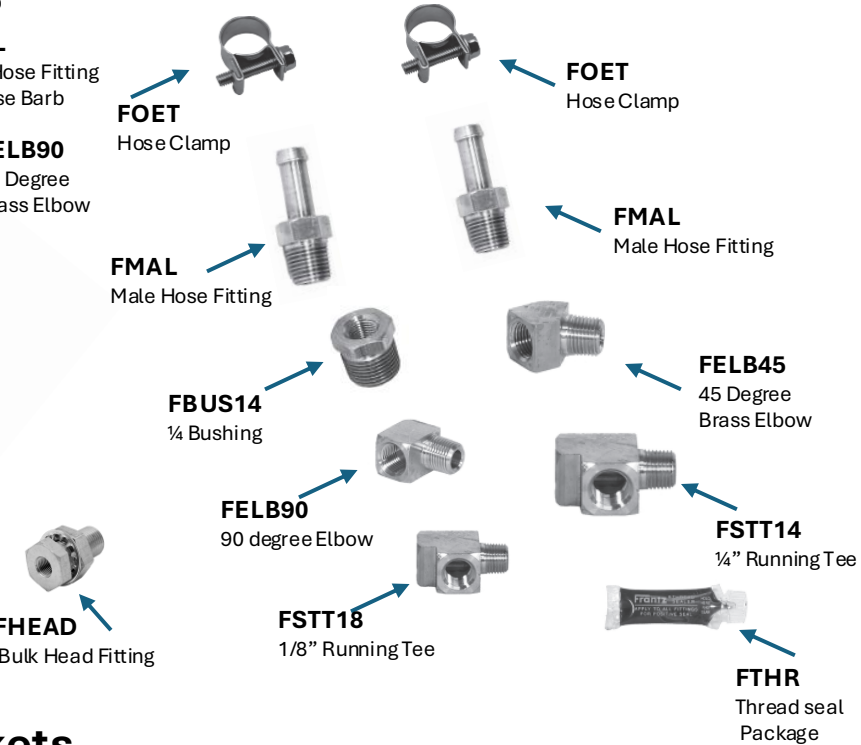

Engine Fittings and Adaptors

Filter Base Adaptors

Engine Fittings and Adaptors

Rubber Hose and Hose Covering

Mounting Bracket and Hardware

Spare Base Gaskets

FKUNIV
Universal Bypass Kit

Engine Fittings and Adaptors

Filter Base Adaptors

Engine Fittings and Adaptors

Rubber Hose and Hose Covering

Mounting Bracket and Hardware

Spare Base Gaskets

FKPWR73

7.3L Ford Powerstroke Kit

Engine Fittings and Adaptors

Filter Base Adaptors

Engine Fittings and Adaptors

(Not all fittings will be used)

Rubber Hose and Hose Covering

Mounting Bracket and Hardware

Spare Base Gaskets

FKCUM59
5.9/6.7 Cummins Bypass Kit

Engine Fittings and Adaptors

Filter Base Adaptors

Engine Fittings and Adaptors

(Not all fittings will be used)

Rubber Hose and Hose Covering

Mounting Bracket and Hardware

Spare Base Gaskets

FKRAM1500
2012 5.7 Dodge Ram
Bypass Kit

Engine Fittings and Adaptors