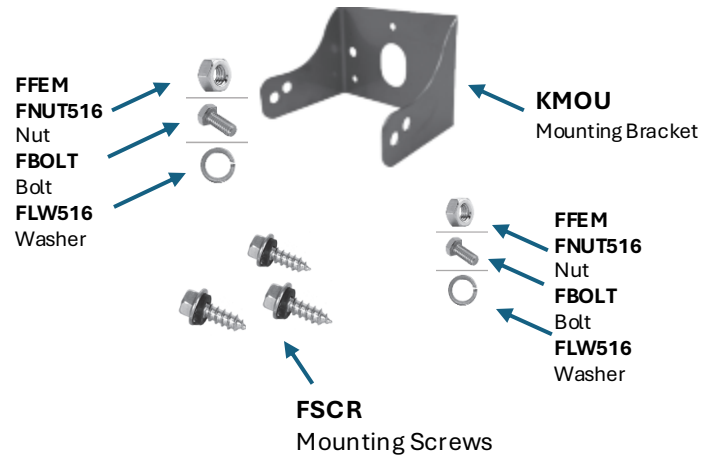

Filter Base Adaptors

Engine Fittings and Adaptors

Rubber Hose and Hose Covering

Mounting Bracket and Hardware

Spare Base Gaskets

FKPWR73

7.3L Ford Powerstroke Kit

Engine Fittings and Adaptors

Filter Base Adaptors

Engine Fittings and Adaptors

(Not all fittings will be used)

Rubber Hose and Hose Covering

Mounting Bracket and Hardware

Spare Base Gaskets

FKCUM59
5.9/6.7 Cummins Bypass Kit

Engine Fittings and Adaptors

Filter Base Adaptors

Engine Fittings and Adaptors

(Not all fittings will be used)

Rubber Hose and Hose Covering

Mounting Bracket and Hardware

Spare Base Gaskets

FKRAM1500
2012 5.7 Dodge Ram
Bypass Kit

Engine Fittings and Adaptors

Filter Base Adaptors

Engine Fittings and Adaptors

(Not all fittings will be used)

Rubber Hose and Hose Covering

Mounting Bracket and Hardware

Spare Base Gaskets

FKDMX6616
6.6 Duramax Bypass Kit
2016 and Earlier