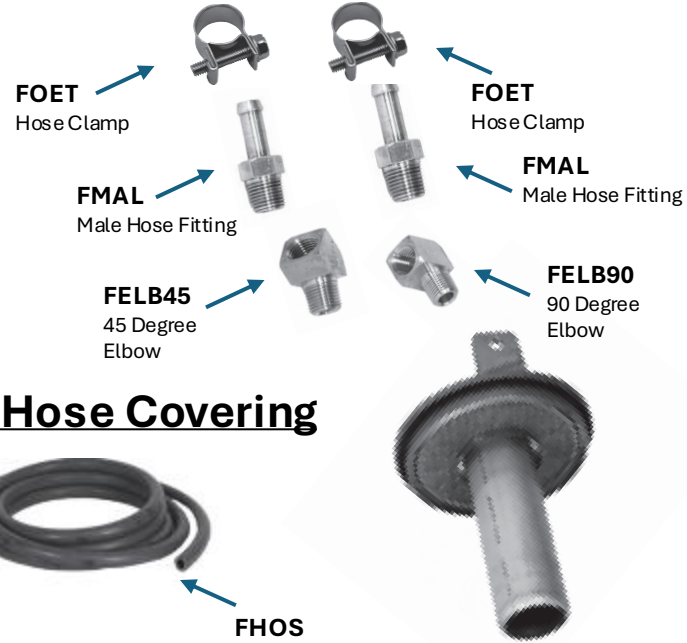

Filter Base Adaptors

Engine Fittings and Adaptors

(Not all fittings will be used)

Rubber Hose and Hose Covering

Mounting Bracket and Hardware

Spare Base Gaskets

FKRAM1500
2012 5.7 Dodge Ram
Bypass Kit

Engine Fittings and Adaptors

Filter Base Adaptors

Engine Fittings and Adaptors

(Not all fittings will be used)

Rubber Hose and Hose Covering

Mounting Bracket and Hardware

Spare Base Gaskets

FKDMX6616
6.6 Duramax Bypass Kit
2016 and Earlier

Engine Fittings and Adaptors

Filter Base Adaptors

Engine Fittings and Adaptors

(Not all fittings will be used)

Rubber Hose and Hose Covering

Mounting Bracket and Hardware

Spare Base Gaskets

FKDMX6617

6.6 Duramax Bypass Kit

2017-2019 Model Years

Engine Fittings and Adaptors

Filter Base Adaptors

Engine Fittings and Adaptors

(Not all fittings will be used)

Rubber Hose and Hose Covering

Mounting Bracket and Hardware