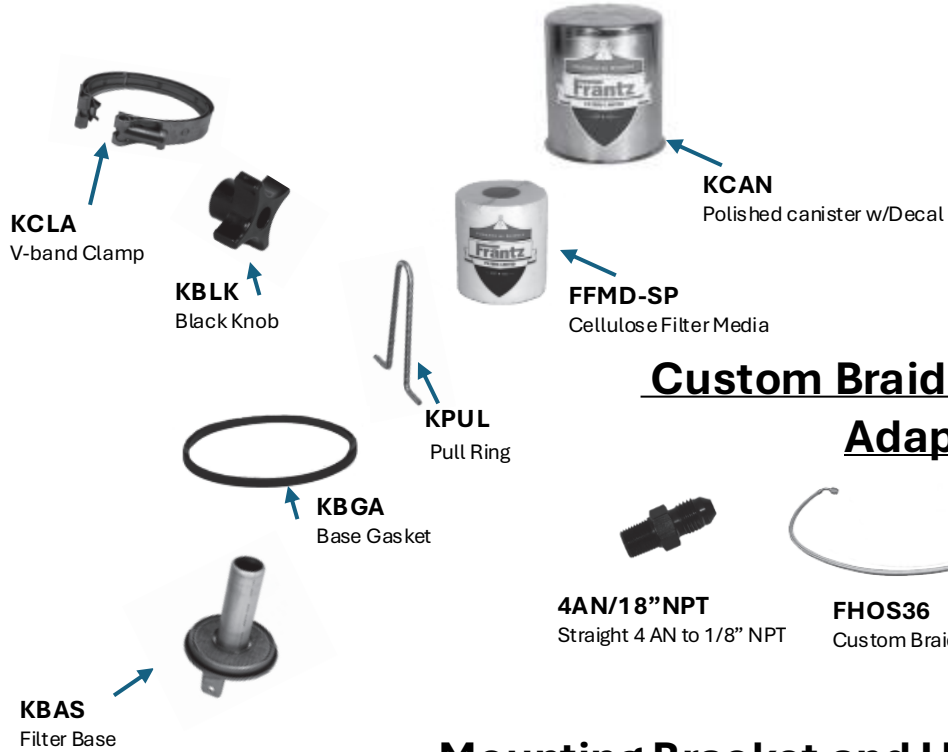

6.6 Duramax Bypass Kit

2017-2019 Model Years

Engine Fittings and Adaptors

Filter Base Adaptors

Engine Fittings and Adaptors

(Not all fittings will be used)

Rubber Hose and Hose Covering

Mounting Bracket and Hardware

Rubber Hose and Hose Covering

Mounting Bracket and Hardware

Spare Base Gaskets

FKPWR67

6.7 Ford Power Stroke Kit

Engine Fittings and Adaptors

Filter Base Adaptors

Engine Fittings and Adaptors

(Not all fittings will be used)

Custom Braided Hoses and Adaptor

Mounting Bracket and Hardware

Spare Base Gaskets

FKPWR60CUSTOM

**6.0L/6.4 Ford Power
Stroke with Custom
Hoses, Magnet Mount Kit**