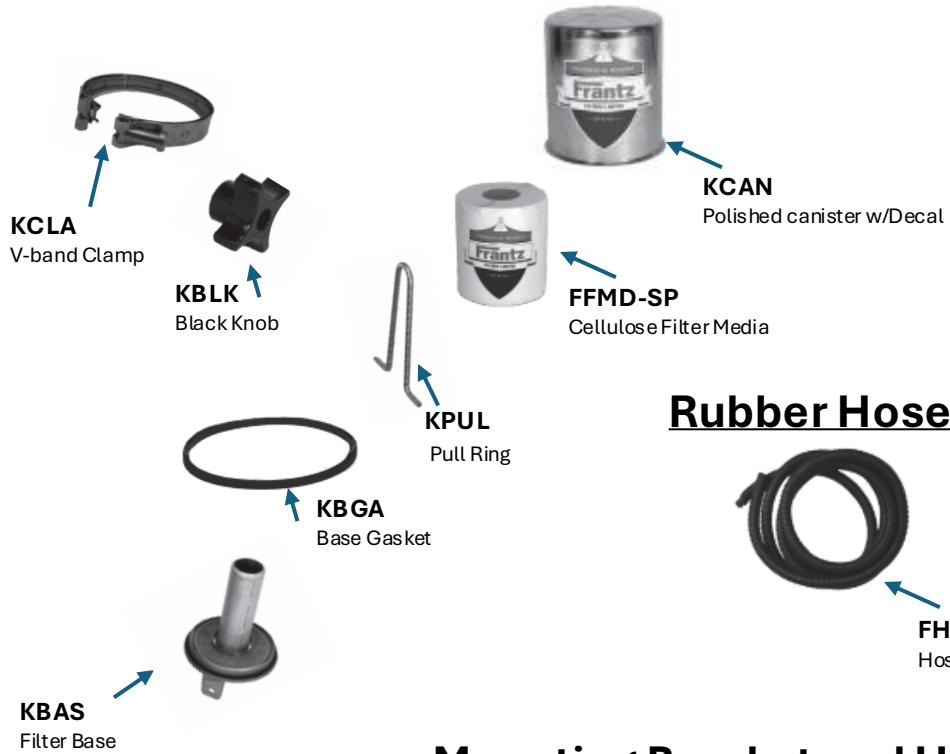

6.6 Duramax Bypass Kit

2017-2019 Model Years

Engine Fittings and Adaptors

Filter Base Adaptors

Engine Fittings and Adaptors

(Not all fittings will be used)

Rubber Hose and Hose Covering

Mounting Bracket and Hardware

Spare Base Gaskets

FKDMX6620

6.6 Duramax Bypass Kit

2020 and Newer

Engine Fittings and Adaptors

Filter Base Adaptors

Engine Fittings and Adaptors

(Not all fittings will be used)

Rubber Hose and Hose Covering

Mounting Bracket and Hardware

Spare Base Gaskets

FKPWR67

6.7 Ford Power Stroke Kit

Engine Fittings and Adaptors

Filter Base Adaptors

Engine Fittings and Adaptors

(Not all fittings will be used)

Custom Braided Hoses and Adaptor

Mounting Bracket and Hardware

Spare Base Gaskets

FKPWR60CUSTOM

**6.0L/6.4 Ford Power
Stroke with Custom
Hoses, Magnet Mount Kit**