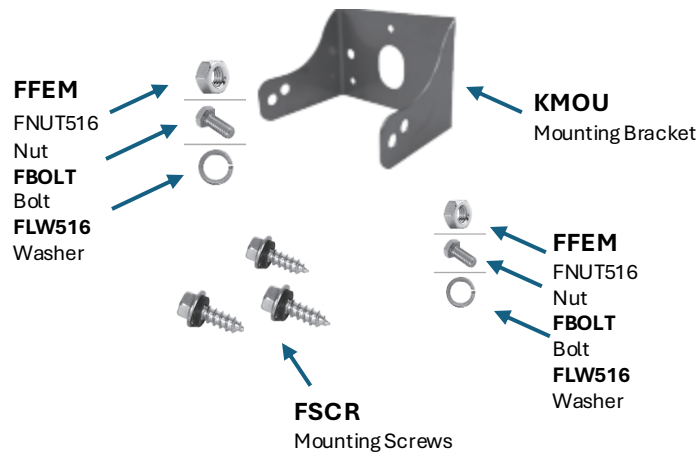

Filter Base Adaptors

Engine Fittings and Adaptors

(Not all fittings will be used)

Rubber Hose and Hose Covering

Mounting Bracket and Hardware

Spare Base Gaskets

FKDMX6616
6.6 Duramax Bypass Kit
2016 and Earlier

Engine Fittings and Adaptors

Filter Base Adaptors

Engine Fittings and Adaptors

(Not all fittings will be used)

Rubber Hose and Hose Covering

Mounting Bracket and Hardware

Spare Base Gaskets

FKDMX6617

6.6 Duramax Bypass Kit

2017-2019 Model Years

Engine Fittings and Adaptors

Filter Base Adaptors

Engine Fittings and Adaptors

(Not all fittings will be used)

Rubber Hose and Hose Covering

Mounting Bracket and Hardware

Spare Base Gaskets

FKDMX6620

6.6 Duramax Bypass Kit

2020 and Newer

Engine Fittings and Adaptors

Filter Base Adaptors

Engine Fittings and Adaptors

(Not all fittings will be used)