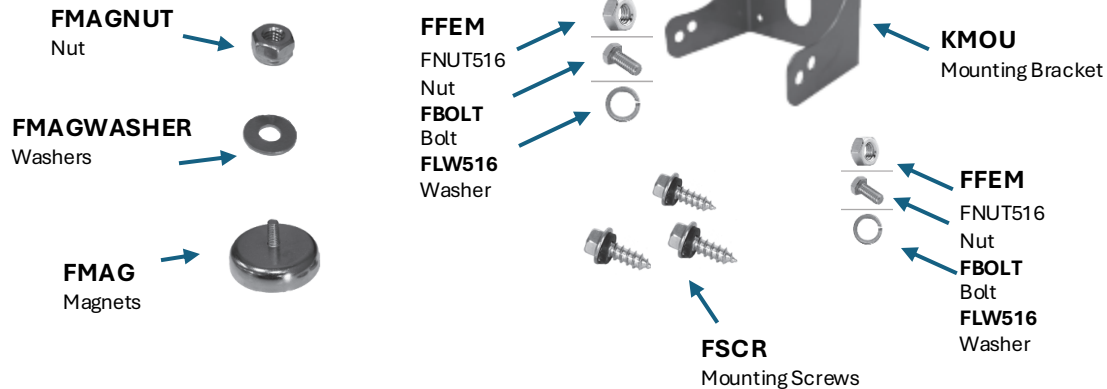

6.6 Duramax Bypass Kit

2017-2019 Model Years

Engine Fittings and Adaptors

Filter Base Adaptors

Engine Fittings and Adaptors

(Not all fittings will be used)

Rubber Hose and Hose Covering

Mounting Bracket and Hardware

Spare Base Gaskets

FKDMX6620

6.6 Duramax Bypass Kit

2020 and Newer

Engine Fittings and Adaptors

Filter Base Adaptors

Engine Fittings and Adaptors

(Not all fittings will be used)

Rubber Hose and Hose Covering

Mounting Bracket and Hardware

Spare Base Gaskets

FKPWR67

6.7 Ford Power Stroke Kit

Engine Fittings and Adaptors

Filter Base Adaptors

Engine Fittings and Adaptors

(Not all fittings will be used)

Custom Braided Hoses and Adaptor

Mounting Bracket and Hardware

Spare Base Gaskets

FKPWR60CUSTOM

**6.0L/6.4 Ford Power
Stroke with Custom
Hoses, Magnet Mount Kit**