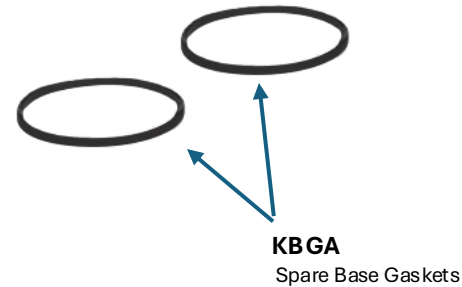

Filter Base Adaptors

Engine Fittings and Adaptors

(Not all fittings will be used)

Rubber Hose and Hose Covering

Mounting Bracket and Hardware

Spare Base Gaskets

FKCUM59
5.9/6.7 Cummins Bypass Kit

Engine Fittings and Adaptors

Filter Base Adaptors

Engine Fittings and Adaptors

(Not all fittings will be used)

Rubber Hose and Hose Covering

Mounting Bracket and Hardware

Spare Base Gaskets

FKRAM1500
2012 5.7 Dodge Ram
Bypass Kit

Engine Fittings and Adaptors