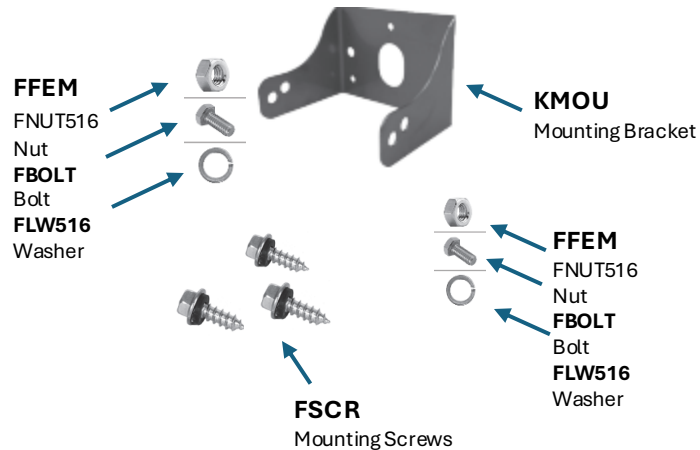

Engine Fittings and Adaptors

Filter Base Adaptors

Engine Fittings and Adaptors

(Not all fittings will be used)

Rubber Hose and Hose Covering

Mounting Bracket and Hardware

Spare Base Gaskets

FKDMX6617

6.6 Duramax Bypass Kit

2017-2019 Model Years

Engine Fittings and Adaptors

Filter Base Adaptors

Engine Fittings and Adaptors

(Not all fittings will be used)

Rubber Hose and Hose Covering

Mounting Bracket and Hardware

Spare Base Gaskets

FKDMX6620

6.6 Duramax Bypass Kit

2020 and Newer

Engine Fittings and Adaptors

Filter Base Adaptors

Engine Fittings and Adaptors

(Not all fittings will be used)

Rubber Hose and Hose Covering

Mounting Bracket and Hardware

Spare Base Gaskets

FKPWR67

6.7 Ford Power Stroke Kit

Engine Fittings and Adaptors

Filter Base Adaptors

Engine Fittings and Adaptors