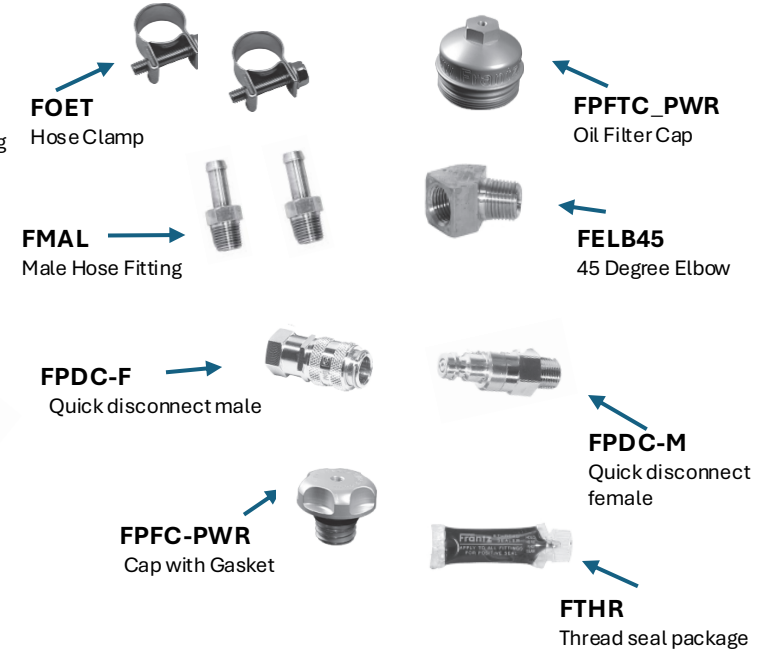

6.6 Duramax Bypass Kit

2017-2019 Model Years

Engine Fittings and Adaptors

Filter Base Adaptors

Engine Fittings and Adaptors

(Not all fittings will be used)

Rubber Hose and Hose Covering

Mounting Bracket and Hardware

Spare Base Gaskets

FKDMX6620

6.6 Duramax Bypass Kit

2020 and Newer

Engine Fittings and Adaptors

Filter Base Adaptors

Engine Fittings and Adaptors

(Not all fittings will be used)

Rubber Hose and Hose Covering

Mounting Bracket and Hardware

Spare Base Gaskets

FKPWR67

6.7 Ford Power Stroke Kit

Engine Fittings and Adaptors

Filter Base Adaptors

Engine Fittings and Adaptors

(Not all fittings will be used)

Custom Braided Hoses and Adaptor

Mounting Bracket and Hardware

Spare Base Gaskets

FKPWR60CUSTOM

**6.0L/6.4 Ford Power
Stroke with Custom
Hoses, Magnet Mount Kit**