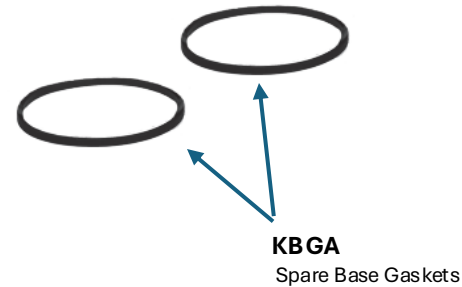

Filter Base Adaptors

Engine Fittings and Adaptors

(Not all fittings will be used)

Rubber Hose and Hose Covering

Mounting Bracket and Hardware

Spare Base Gaskets

FKRAM1500
2012 5.7 Dodge Ram
Bypass Kit

Engine Fittings and Adaptors

Filter Base Adaptors

Engine Fittings and Adaptors

(Not all fittings will be used)

Rubber Hose and Hose Covering

Mounting Bracket and Hardware

Spare Base Gaskets

FKDMX6616
6.6 Duramax Bypass Kit
2016 and Earlier