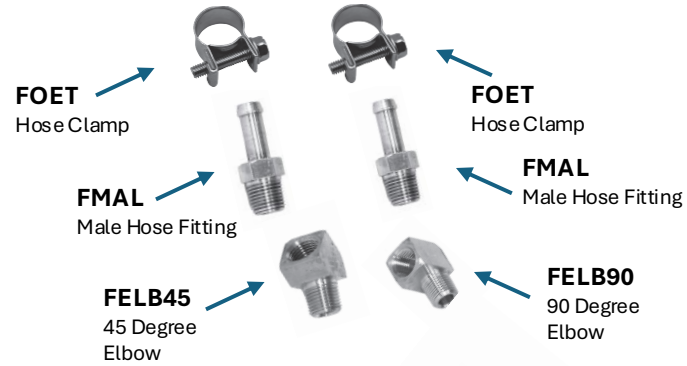

Engine Fittings and Adaptors

Filter Base Adaptors

Engine Fittings and Adaptors

(Not all fittings will be used)

Rubber Hose and Hose Covering

Mounting Bracket and Hardware

Spare Base Gaskets

FKDMX6617

6.6 Duramax Bypass Kit

2017-2019 Model Years

Engine Fittings and Adaptors

Filter Base Adaptors

Engine Fittings and Adaptors

(Not all fittings will be used)

Rubber Hose and Hose Covering

Mounting Bracket and Hardware

Spare Base Gaskets

FKDMX6620

6.6 Duramax Bypass Kit

2020 and Newer

Engine Fittings and Adaptors

Filter Base Adaptors

Engine Fittings and Adaptors

(Not all fittings will be used)

Rubber Hose and Hose Covering

Mounting Bracket and Hardware

Spare Base Gaskets

FKPWR67

6.7 Ford Power Stroke Kit

Engine Fittings and Adaptors

Filter Base Adaptors

Engine Fittings and Adaptors