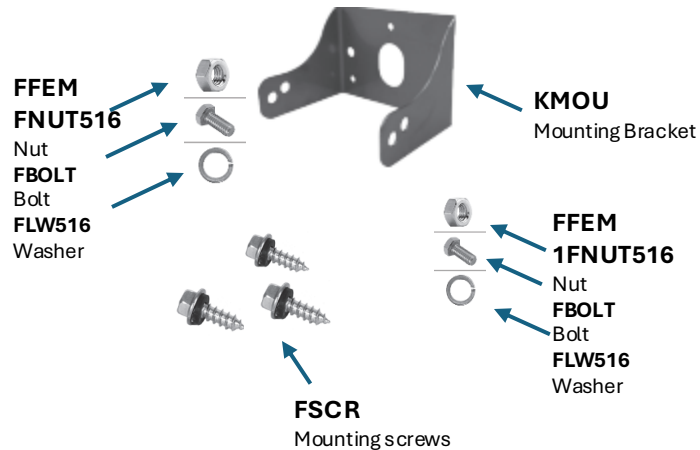

Engine Fittings and Adaptors

Filter Base Adaptors

Engine Fittings and Adaptors

Rubber Hose and Hose Covering

Mounting Bracket and Hardware

Spare Base Gaskets

FKUNIV
Universal Bypass Kit

Engine Fittings and Adaptors

Filter Base Adaptors

Engine Fittings and Adaptors

Rubber Hose and Hose Covering

Mounting Bracket and Hardware

Spare Base Gaskets

FKPWR73

7.3L Ford Powerstroke Kit

Engine Fittings and Adaptors

Filter Base Adaptors

Engine Fittings and Adaptors

(Not all fittings will be used)

Rubber Hose and Hose Covering

Mounting Bracket and Hardware

Spare Base Gaskets

FKCUM59
5.9/6.7 Cummins Bypass Kit

Engine Fittings and Adaptors

Filter Base Adaptors

Engine Fittings and Adaptors

(Not all fittings will be used)

Rubber Hose and Hose Covering

Mounting Bracket and Hardware

Spare Base Gaskets

FKRAM1500
2012 5.7 Dodge Ram
Bypass Kit

Engine Fittings and Adaptors