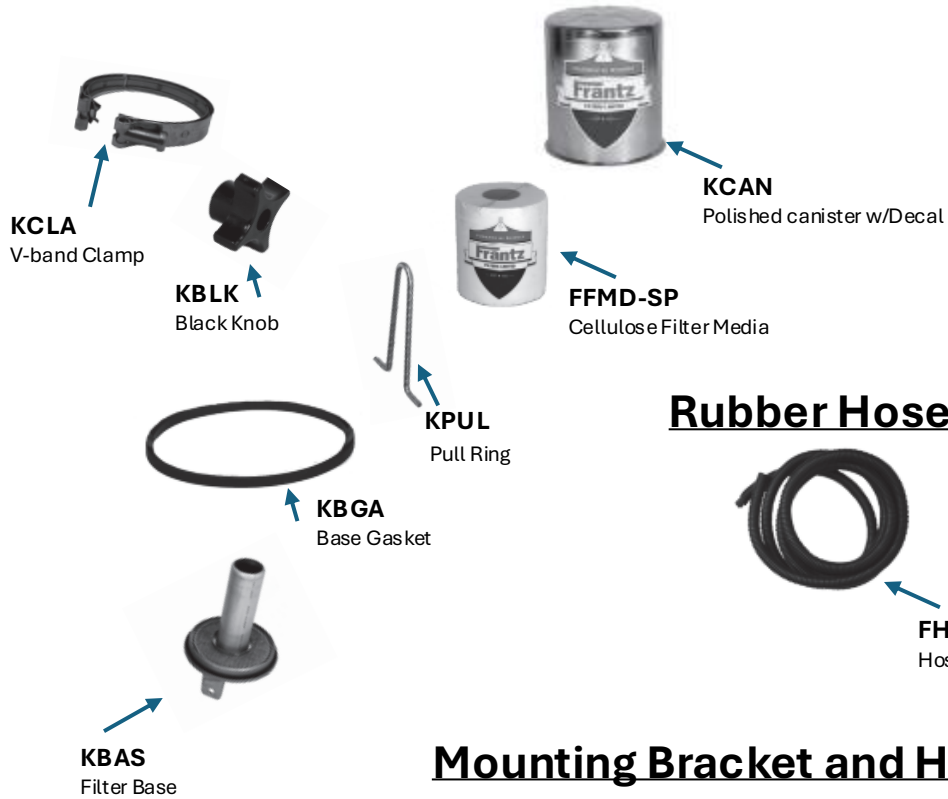

Filter Base Adaptors

Engine Fittings and Adaptors

(Not all fittings will be used)

Rubber Hose and Hose Covering

Mounting Bracket and Hardware

Spare Base Gaskets

FKRAM1500
2012 5.7 Dodge Ram
Bypass Kit

Engine Fittings and Adaptors

Filter Base Adaptors

Engine Fittings and Adaptors

(Not all fittings will be used)

Rubber Hose and Hose Covering

Mounting Bracket and Hardware

Spare Base Gaskets

FKDMX6616
6.6 Duramax Bypass Kit
2016 and Earlier

Engine Fittings and Adaptors

Filter Base Adaptors

Engine Fittings and Adaptors

(Not all fittings will be used)

Rubber Hose and Hose Covering

Mounting Bracket and Hardware

Spare Base Gaskets

FKDMX6617

6.6 Duramax Bypass Kit

2017-2019 Model Years

Engine Fittings and Adaptors

Filter Base Adaptors

Engine Fittings and Adaptors

(Not all fittings will be used)

Rubber Hose and Hose Covering

Mounting Bracket and Hardware