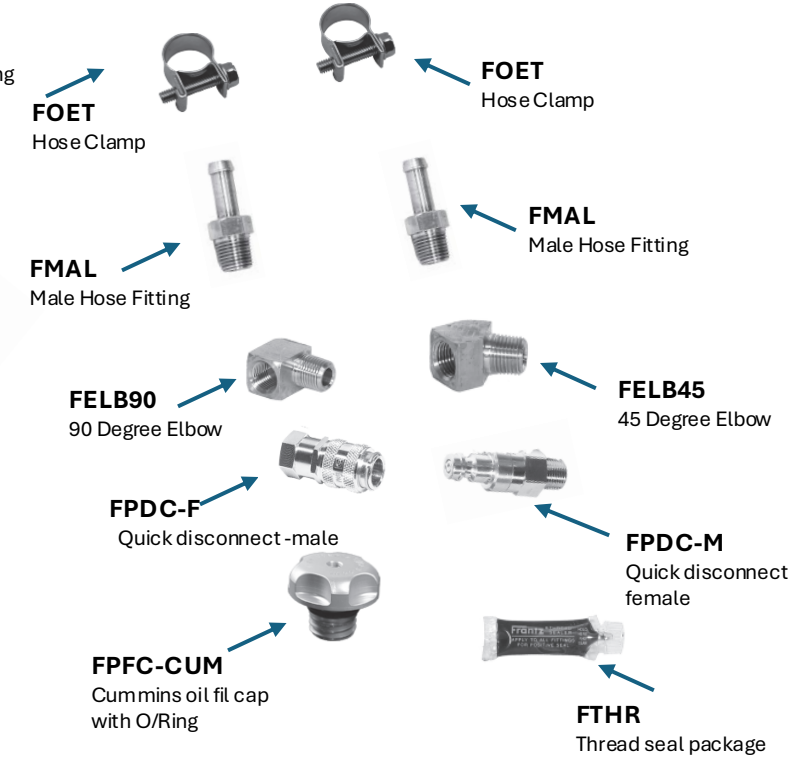

Engine Fittings and Adaptors

Filter Base Adaptors

Engine Fittings and Adaptors

Rubber Hose and Hose Covering

Mounting Bracket and Hardware

Spare Base Gaskets

FKUNIV
Universal Bypass Kit

Engine Fittings and Adaptors

Filter Base Adaptors

Engine Fittings and Adaptors

Rubber Hose and Hose Covering

Mounting Bracket and Hardware

Spare Base Gaskets

FKPWR73

7.3L Ford Powerstroke Kit

Engine Fittings and Adaptors

Filter Base Adaptors

Engine Fittings and Adaptors

(Not all fittings will be used)

Rubber Hose and Hose Covering

Mounting Bracket and Hardware

Spare Base Gaskets

FKCUM59
5.9/6.7 Cummins Bypass Kit

Engine Fittings and Adaptors

Filter Base Adaptors

Engine Fittings and Adaptors

(Not all fittings will be used)

Rubber Hose and Hose Covering

Mounting Bracket and Hardware

Spare Base Gaskets

FKRAM1500
2012 5.7 Dodge Ram
Bypass Kit

Engine Fittings and Adaptors