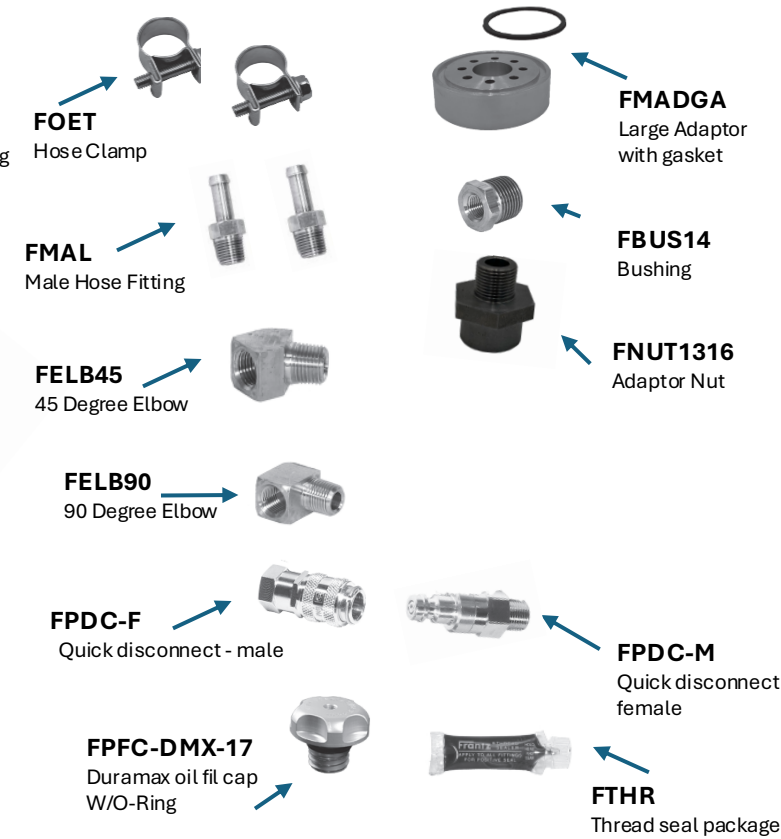

Filter Base Adaptors

Engine Fittings and Adaptors

(Not all fittings will be used)

Rubber Hose and Hose Covering

Mounting Bracket and Hardware

Spare Base Gaskets

FKRAM1500
2012 5.7 Dodge Ram
Bypass Kit

Engine Fittings and Adaptors

Filter Base Adaptors

Engine Fittings and Adaptors

(Not all fittings will be used)

Rubber Hose and Hose Covering

Mounting Bracket and Hardware

Spare Base Gaskets

FKDMX6616
6.6 Duramax Bypass Kit
2016 and Earlier

Engine Fittings and Adaptors

Filter Base Adaptors

Engine Fittings and Adaptors

(Not all fittings will be used)

Rubber Hose and Hose Covering

Mounting Bracket and Hardware

Spare Base Gaskets

FKDMX6617

6.6 Duramax Bypass Kit

2017-2019 Model Years

Engine Fittings and Adaptors

Filter Base Adaptors

Engine Fittings and Adaptors

(Not all fittings will be used)

Rubber Hose and Hose Covering

Mounting Bracket and Hardware