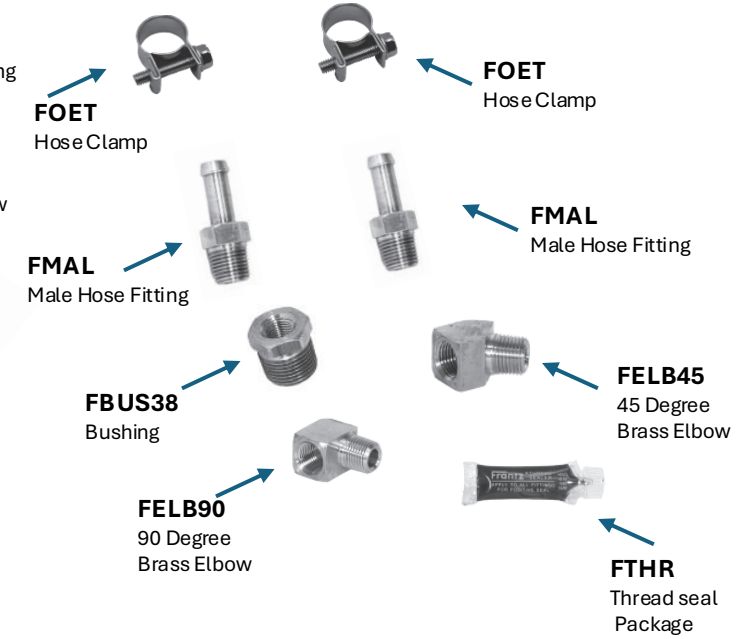

Engine Fittings and Adaptors

Filter Base Adaptors

Engine Fittings and Adaptors

Rubber Hose and Hose Covering

Mounting Bracket and Hardware

Spare Base Gaskets

FKUNIV
Universal Bypass Kit

Engine Fittings and Adaptors

Filter Base Adaptors

Engine Fittings and Adaptors

Rubber Hose and Hose Covering

Mounting Bracket and Hardware

Spare Base Gaskets

FKPWR73

7.3L Ford Powerstroke Kit

Engine Fittings and Adaptors

Filter Base Adaptors

Engine Fittings and Adaptors

(Not all fittings will be used)

Rubber Hose and Hose Covering

Mounting Bracket and Hardware

Spare Base Gaskets

FKCUM59
5.9/6.7 Cummins Bypass Kit

Engine Fittings and Adaptors

Filter Base Adaptors

Engine Fittings and Adaptors

(Not all fittings will be used)

Rubber Hose and Hose Covering

Mounting Bracket and Hardware

Spare Base Gaskets

FKRAM1500
2012 5.7 Dodge Ram
Bypass Kit

Engine Fittings and Adaptors