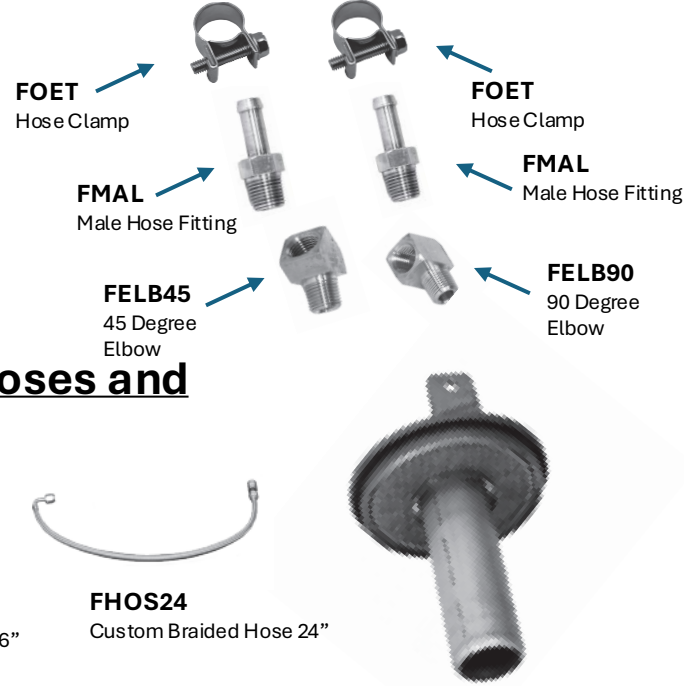

6.6 Duramax Bypass Kit

2017-2019 Model Years

Engine Fittings and Adaptors

Filter Base Adaptors

Engine Fittings and Adaptors

(Not all fittings will be used)

Rubber Hose and Hose Covering

Mounting Bracket and Hardware

Spare Base Gaskets

FKDMX6620

6.6 Duramax Bypass Kit

2020 and Newer

Engine Fittings and Adaptors

Filter Base Adaptors

Engine Fittings and Adaptors

(Not all fittings will be used)

Rubber Hose and Hose Covering

Mounting Bracket and Hardware

Spare Base Gaskets

FKPWR67

6.7 Ford Power Stroke Kit

Engine Fittings and Adaptors

Filter Base Adaptors

Engine Fittings and Adaptors

(Not all fittings will be used)

Custom Braided Hoses and Adaptor

Mounting Bracket and Hardware

Spare Base Gaskets

FKPWR60CUSTOM

**6.0L/6.4 Ford Power
Stroke with Custom
Hoses, Magnet Mount Kit**