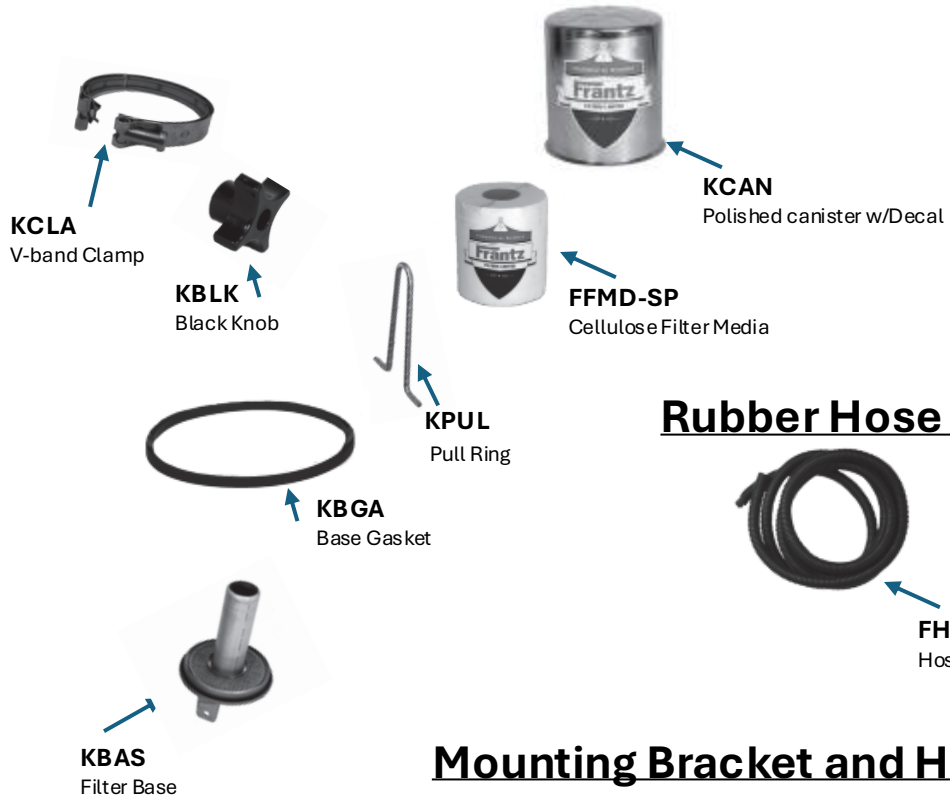

Engine Fittings and Adaptors

Filter Base Adaptors

Engine Fittings and Adaptors

Rubber Hose and Hose Covering

Mounting Bracket and Hardware

Spare Base Gaskets

FKUNIV
Universal Bypass Kit

Engine Fittings and Adaptors

Filter Base Adaptors

Engine Fittings and Adaptors

Rubber Hose and Hose Covering

Mounting Bracket and Hardware

Spare Base Gaskets

FKPWR73

7.3L Ford Powerstroke Kit

Engine Fittings and Adaptors

Filter Base Adaptors

Engine Fittings and Adaptors

(Not all fittings will be used)

Rubber Hose and Hose Covering

Mounting Bracket and Hardware

Spare Base Gaskets

FKCUM59
5.9/6.7 Cummins Bypass Kit

Engine Fittings and Adaptors

Filter Base Adaptors

Engine Fittings and Adaptors

(Not all fittings will be used)

Rubber Hose and Hose Covering

Mounting Bracket and Hardware

Spare Base Gaskets

FKRAM1500
2012 5.7 Dodge Ram
Bypass Kit

Engine Fittings and Adaptors