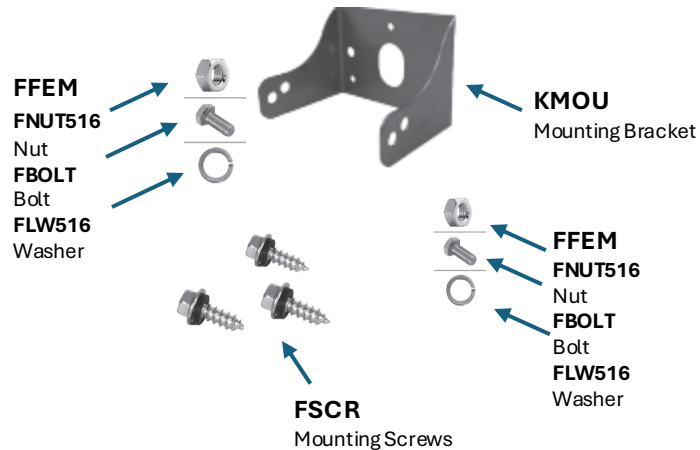

6.6 Duramax Bypass Kit

2017-2019 Model Years

Engine Fittings and Adaptors

Filter Base Adaptors

Engine Fittings and Adaptors

(Not all fittings will be used)

Rubber Hose and Hose Covering

Mounting Bracket and Hardware

Spare Base Gaskets

FKDMX6620

6.6 Duramax Bypass Kit

2020 and Newer

Engine Fittings and Adaptors

Filter Base Adaptors

Engine Fittings and Adaptors

(Not all fittings will be used)

Rubber Hose and Hose Covering

Mounting Bracket and Hardware

Spare Base Gaskets

FKPWR67

6.7 Ford Power Stroke Kit

Engine Fittings and Adaptors

Filter Base Adaptors

Engine Fittings and Adaptors

(Not all fittings will be used)

Custom Braided Hoses and Adaptor

Mounting Bracket and Hardware

Spare Base Gaskets

FKPWR60CUSTOM

**6.0L/6.4 Ford Power
Stroke with Custom
Hoses, Magnet Mount Kit**