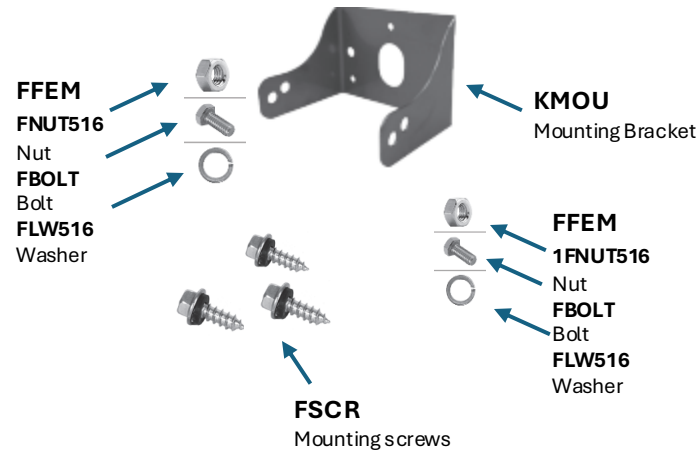

Filter Base Adaptors

Engine Fittings and Adaptors

Rubber Hose and Hose Covering

Mounting Bracket and Hardware

Spare Base Gaskets

FKPWR73

7.3L Ford Powerstroke Kit

Engine Fittings and Adaptors

Filter Base Adaptors

Engine Fittings and Adaptors

(Not all fittings will be used)

Rubber Hose and Hose Covering

Mounting Bracket and Hardware

Spare Base Gaskets

FKCUM59
5.9/6.7 Cummins Bypass Kit

Engine Fittings and Adaptors

Filter Base Adaptors

Engine Fittings and Adaptors

(Not all fittings will be used)

Rubber Hose and Hose Covering

Mounting Bracket and Hardware

Spare Base Gaskets

FKRAM1500
2012 5.7 Dodge Ram
Bypass Kit

Engine Fittings and Adaptors

Filter Base Adaptors

Engine Fittings and Adaptors

(Not all fittings will be used)

Rubber Hose and Hose Covering

Mounting Bracket and Hardware

Spare Base Gaskets

FKDMX6616
6.6 Duramax Bypass Kit
2016 and Earlier