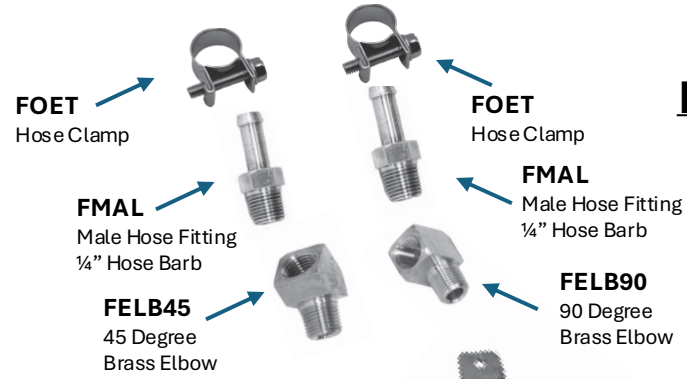

Engine Fittings and Adaptors

Filter Base Adaptors

Engine Fittings and Adaptors

Rubber Hose and Hose Covering

Mounting Bracket and Hardware

Spare Base Gaskets

FKUNIV
Universal Bypass Kit

Engine Fittings and Adaptors

Filter Base Adaptors

Engine Fittings and Adaptors

Rubber Hose and Hose Covering

Mounting Bracket and Hardware

Spare Base Gaskets

FKPWR73

7.3L Ford Powerstroke Kit

Engine Fittings and Adaptors

Filter Base Adaptors

Engine Fittings and Adaptors

(Not all fittings will be used)

Rubber Hose and Hose Covering

Mounting Bracket and Hardware

Spare Base Gaskets

FKCUM59
5.9/6.7 Cummins Bypass Kit

Engine Fittings and Adaptors

Filter Base Adaptors

Engine Fittings and Adaptors

(Not all fittings will be used)

Rubber Hose and Hose Covering

Mounting Bracket and Hardware

Spare Base Gaskets

FKRAM1500
2012 5.7 Dodge Ram
Bypass Kit

Engine Fittings and Adaptors