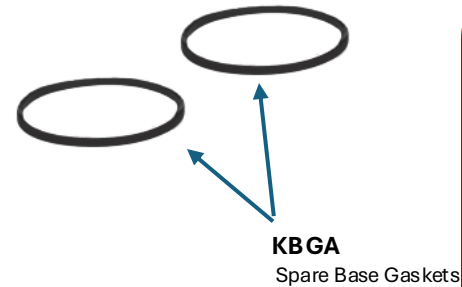

Filter Base Adaptors

Engine Fittings and Adaptors

(Not all fittings will be used)

Rubber Hose and Hose Covering

Mounting Bracket and Hardware

Spare Base Gaskets

FKRAM1500
2012 5.7 Dodge Ram
Bypass Kit

Engine Fittings and Adaptors