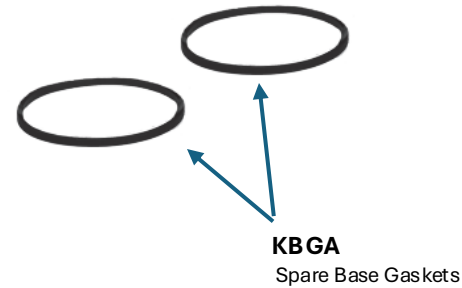

Rubber Hose and Hose Covering

Mounting Bracket and Hardware

Spare Base Gaskets

FKPWR67

6.7 Ford Power Stroke Kit

Engine Fittings and Adaptors

Filter Base Adaptors

Engine Fittings and Adaptors

(Not all fittings will be used)

Custom Braided Hoses and Adaptor

Mounting Bracket and Hardware

Spare Base Gaskets

FKPWR60CUSTOM

**6.0L/6.4 Ford Power
Stroke with Custom
Hoses, Magnet Mount Kit**