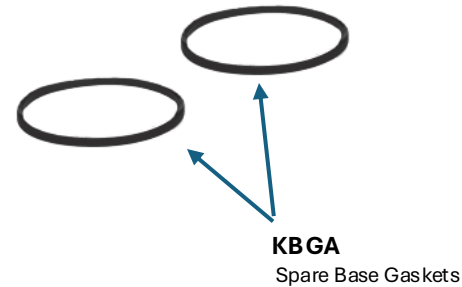

Filter Base Adaptors

Engine Fittings and Adaptors

Rubber Hose and Hose Covering

Mounting Bracket and Hardware

Spare Base Gaskets

FKPWR73

7.3L Ford Powerstroke Kit

Engine Fittings and Adaptors