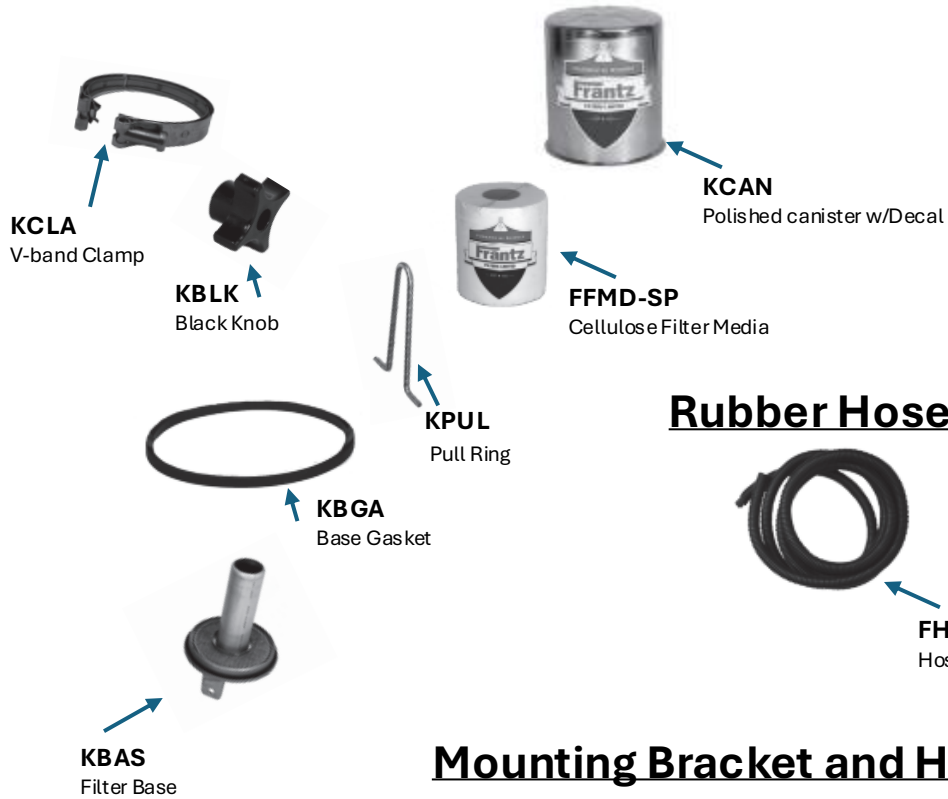

Filter Base Adaptors

Engine Fittings and Adaptors

Rubber Hose and Hose Covering

Mounting Bracket and Hardware

Spare Base Gaskets

FKPWR73

7.3L Ford Powerstroke Kit

Engine Fittings and Adaptors

Filter Base Adaptors

Engine Fittings and Adaptors

(Not all fittings will be used)

Rubber Hose and Hose Covering

Mounting Bracket and Hardware

Spare Base Gaskets

FKCUM59
5.9/6.7 Cummins Bypass Kit

Engine Fittings and Adaptors

Filter Base Adaptors

Engine Fittings and Adaptors

(Not all fittings will be used)

Rubber Hose and Hose Covering

Mounting Bracket and Hardware

Spare Base Gaskets

FKRAM1500
2012 5.7 Dodge Ram
Bypass Kit

Engine Fittings and Adaptors

Filter Base Adaptors

Engine Fittings and Adaptors

(Not all fittings will be used)

Rubber Hose and Hose Covering

Mounting Bracket and Hardware

Spare Base Gaskets

FKDMX6616
6.6 Duramax Bypass Kit
2016 and Earlier