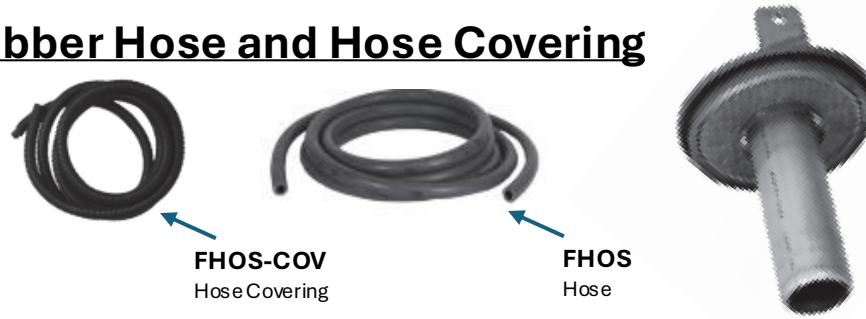

Filter Base Adaptors

Engine Fittings and Adaptors

(Not all fittings will be used)

Rubber Hose and Hose Covering

Mounting Bracket and Hardware

Spare Base Gaskets

FKRAM1500
2012 5.7 Dodge Ram
Bypass Kit

Engine Fittings and Adaptors

Filter Base Adaptors

Engine Fittings and Adaptors

(Not all fittings will be used)

Rubber Hose and Hose Covering

Mounting Bracket and Hardware

Spare Base Gaskets

FKDMX6616
6.6 Duramax Bypass Kit
2016 and Earlier

Engine Fittings and Adaptors

Filter Base Adaptors

Engine Fittings and Adaptors

(Not all fittings will be used)

Rubber Hose and Hose Covering

Mounting Bracket and Hardware

Spare Base Gaskets

FKDMX6617