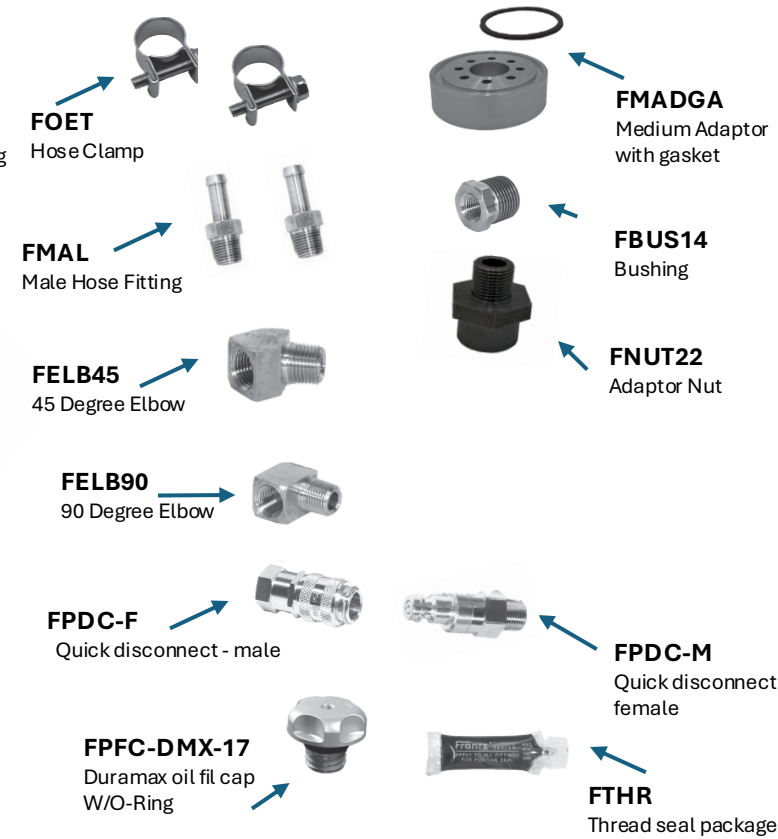

Engine Fittings and Adaptors

Filter Base Adaptors

Engine Fittings and Adaptors

(Not all fittings will be used)

Rubber Hose and Hose Covering

Mounting Bracket and Hardware

Spare Base Gaskets

FKDMX6617

6.6 Duramax Bypass Kit

2017-2019 Model Years

Engine Fittings and Adaptors

Filter Base Adaptors

Engine Fittings and Adaptors

(Not all fittings will be used)

Rubber Hose and Hose Covering

Mounting Bracket and Hardware

Spare Base Gaskets

FKDMX6620

6.6 Duramax Bypass Kit

2020 and Newer

Engine Fittings and Adaptors

Filter Base Adaptors

Engine Fittings and Adaptors

(Not all fittings will be used)

Rubber Hose and Hose Covering

Mounting Bracket and Hardware

Spare Base Gaskets

FKPWR67

6.7 Ford Power Stroke Kit

Engine Fittings and Adaptors

Filter Base Adaptors

Engine Fittings and Adaptors