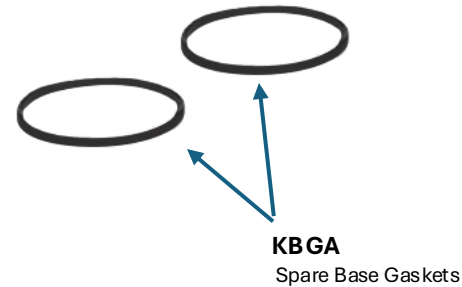

Spare Base Gaskets

FKDMX6620

6.6 Duramax Bypass Kit

2020 and Newer

Engine Fittings and Adaptors

Filter Base Adaptors

Engine Fittings and Adaptors

(Not all fittings will be used)

Rubber Hose and Hose Covering

Mounting Bracket and Hardware

Spare Base Gaskets

FKPWR67

6.7 Ford Power Stroke Kit

Engine Fittings and Adaptors

Filter Base Adaptors

Engine Fittings and Adaptors