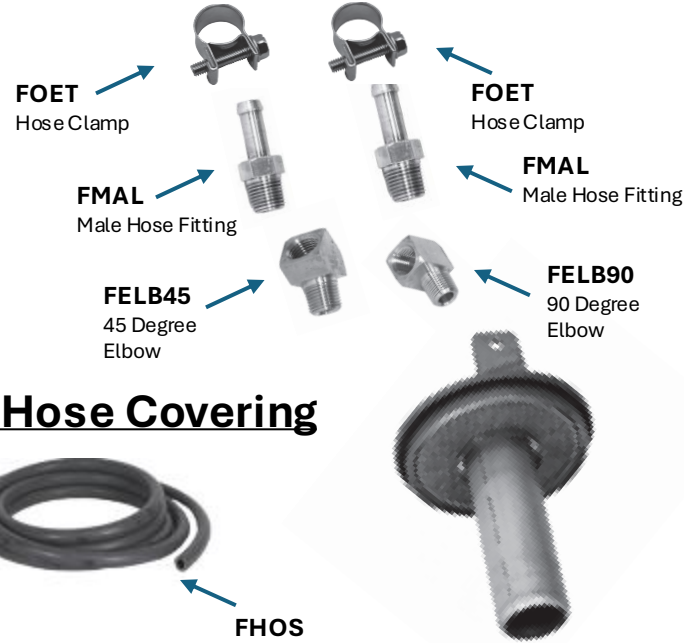

Filter Base Adaptors

Engine Fittings and Adaptors

Rubber Hose and Hose Covering

Mounting Bracket and Hardware

Spare Base Gaskets

FKPWR73

7.3L Ford Powerstroke Kit

Engine Fittings and Adaptors

Filter Base Adaptors

Engine Fittings and Adaptors

(Not all fittings will be used)

Rubber Hose and Hose Covering

Mounting Bracket and Hardware

Spare Base Gaskets

FKCUM59
5.9/6.7 Cummins Bypass Kit

Engine Fittings and Adaptors

Filter Base Adaptors

Engine Fittings and Adaptors

(Not all fittings will be used)

Rubber Hose and Hose Covering

Mounting Bracket and Hardware

Spare Base Gaskets

FKRAM1500
2012 5.7 Dodge Ram
Bypass Kit

Engine Fittings and Adaptors

Filter Base Adaptors

Engine Fittings and Adaptors

(Not all fittings will be used)

Rubber Hose and Hose Covering

Mounting Bracket and Hardware

Spare Base Gaskets

FKDMX6616
6.6 Duramax Bypass Kit
2016 and Earlier