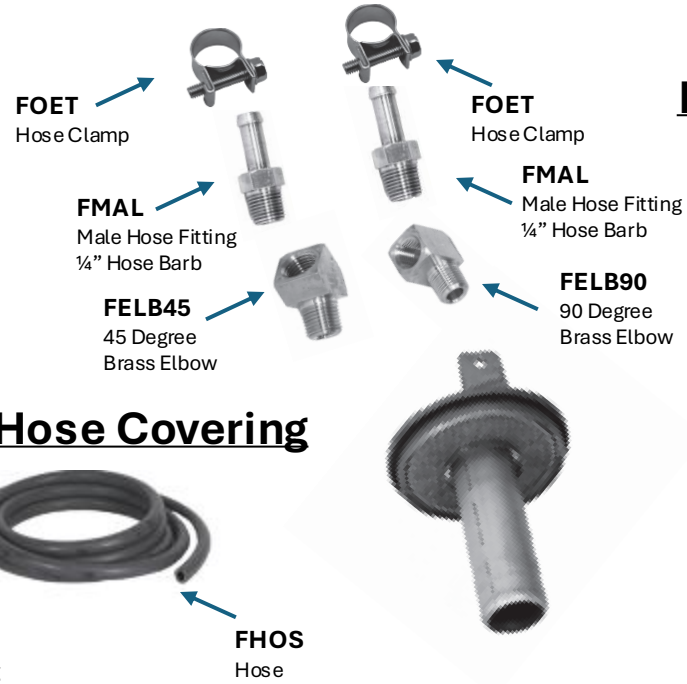

Engine Fittings and Adaptors

Filter Base Adaptors

Engine Fittings and Adaptors

Rubber Hose and Hose Covering

Mounting Bracket and Hardware

Spare Base Gaskets

FKUNIV
Universal Bypass Kit

Engine Fittings and Adaptors

Filter Base Adaptors

Engine Fittings and Adaptors

Rubber Hose and Hose Covering

Mounting Bracket and Hardware

Spare Base Gaskets

FKPWR73

7.3L Ford Powerstroke Kit

Engine Fittings and Adaptors

Filter Base Adaptors

Engine Fittings and Adaptors

(Not all fittings will be used)

Rubber Hose and Hose Covering

Mounting Bracket and Hardware

Spare Base Gaskets

FKCUM59
5.9/6.7 Cummins Bypass Kit

Engine Fittings and Adaptors

Filter Base Adaptors

Engine Fittings and Adaptors

(Not all fittings will be used)

Rubber Hose and Hose Covering

Mounting Bracket and Hardware

Spare Base Gaskets

FKRAM1500
2012 5.7 Dodge Ram
Bypass Kit

Engine Fittings and Adaptors