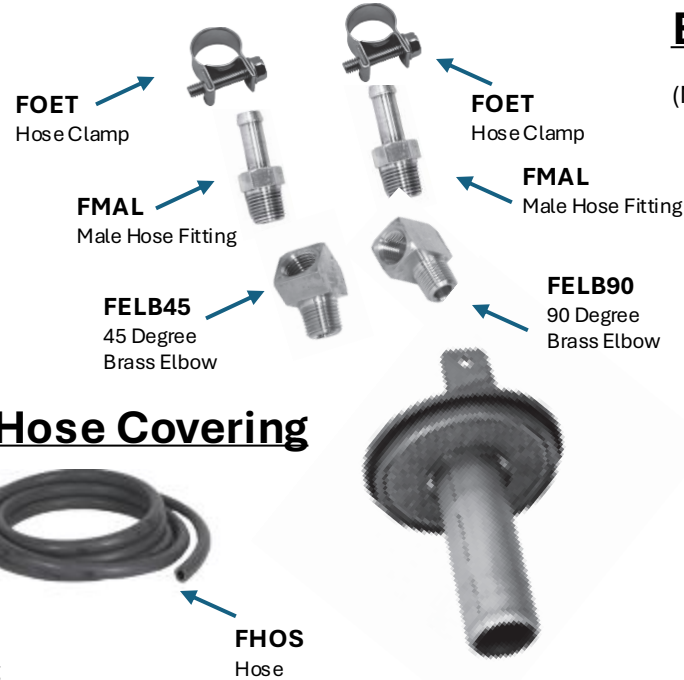

Engine Fittings and Adaptors

Filter Base Adaptors

Engine Fittings and Adaptors

Rubber Hose and Hose Covering

Mounting Bracket and Hardware

Spare Base Gaskets

FKUNIV
Universal Bypass Kit

Engine Fittings and Adaptors

Filter Base Adaptors

Engine Fittings and Adaptors

Rubber Hose and Hose Covering

Mounting Bracket and Hardware

Spare Base Gaskets

FKPWR73

7.3L Ford Powerstroke Kit

Engine Fittings and Adaptors

Filter Base Adaptors

Engine Fittings and Adaptors

(Not all fittings will be used)

Rubber Hose and Hose Covering

Mounting Bracket and Hardware

Spare Base Gaskets

FKCUM59
5.9/6.7 Cummins Bypass Kit

Engine Fittings and Adaptors

Filter Base Adaptors

Engine Fittings and Adaptors

(Not all fittings will be used)

Rubber Hose and Hose Covering

Mounting Bracket and Hardware

Spare Base Gaskets

FKRAM1500
2012 5.7 Dodge Ram
Bypass Kit

Engine Fittings and Adaptors