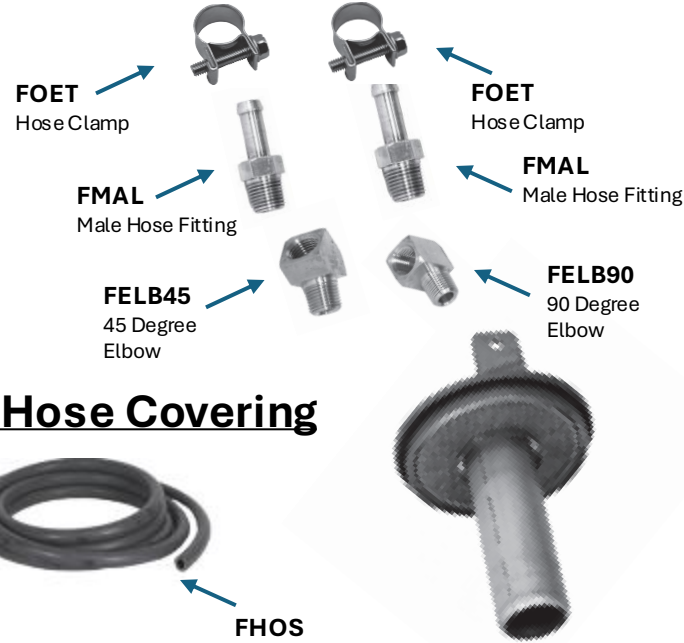

Filter Base Adaptors

Engine Fittings and Adaptors

(Not all fittings will be used)

Rubber Hose and Hose Covering

Mounting Bracket and Hardware

Spare Base Gaskets

FKCUM59
5.9/6.7 Cummins Bypass Kit

Engine Fittings and Adaptors

Filter Base Adaptors

Engine Fittings and Adaptors

(Not all fittings will be used)

Rubber Hose and Hose Covering

Mounting Bracket and Hardware

Spare Base Gaskets

FKRAM1500
2012 5.7 Dodge Ram
Bypass Kit

Engine Fittings and Adaptors

Filter Base Adaptors

Engine Fittings and Adaptors

(Not all fittings will be used)

Rubber Hose and Hose Covering

Mounting Bracket and Hardware

Spare Base Gaskets

FKDMX6616
6.6 Duramax Bypass Kit
2016 and Earlier

Engine Fittings and Adaptors

Filter Base Adaptors

Engine Fittings and Adaptors

(Not all fittings will be used)

Rubber Hose and Hose Covering

Mounting Bracket and Hardware

Spare Base Gaskets

FKDMX6617