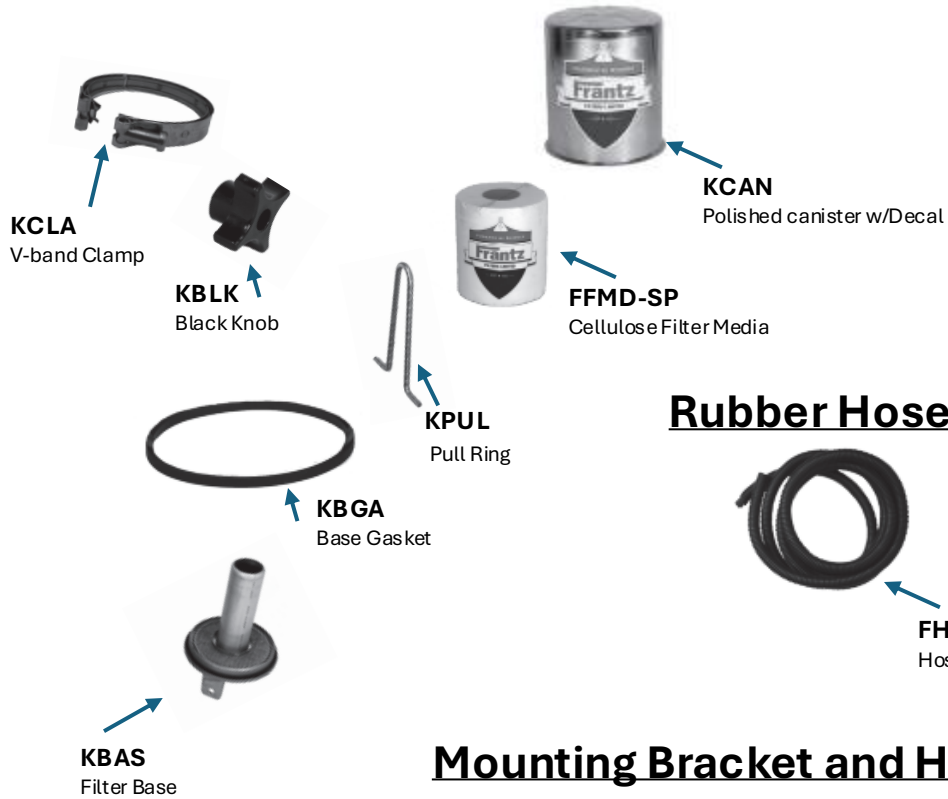

Filter Base Adaptors

Engine Fittings and Adaptors

(Not all fittings will be used)

Rubber Hose and Hose Covering

Mounting Bracket and Hardware

Spare Base Gaskets

FKCUM59
5.9/6.7 Cummins Bypass Kit

Engine Fittings and Adaptors

Filter Base Adaptors

Engine Fittings and Adaptors

(Not all fittings will be used)

Rubber Hose and Hose Covering

Mounting Bracket and Hardware

Spare Base Gaskets

FKRAM1500
2012 5.7 Dodge Ram
Bypass Kit

Engine Fittings and Adaptors

Filter Base Adaptors

Engine Fittings and Adaptors

(Not all fittings will be used)

Rubber Hose and Hose Covering

Mounting Bracket and Hardware

Spare Base Gaskets

FKDMX6616
6.6 Duramax Bypass Kit
2016 and Earlier

Engine Fittings and Adaptors

Filter Base Adaptors

Engine Fittings and Adaptors

(Not all fittings will be used)

Rubber Hose and Hose Covering

Mounting Bracket and Hardware

Spare Base Gaskets

FKDMX6617