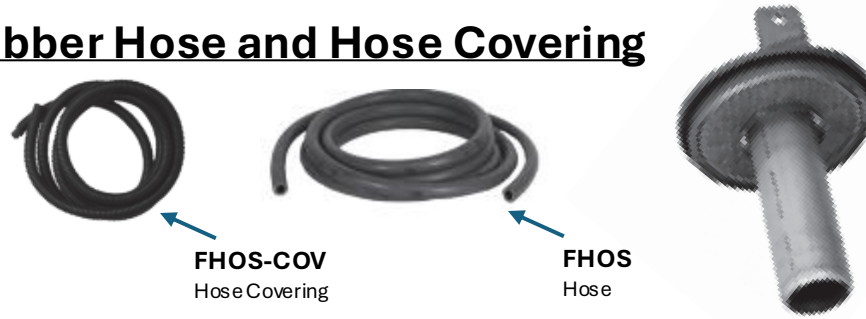

Spare Base Gaskets

FKDMX6620

6.6 Duramax Bypass Kit

2020 and Newer

Engine Fittings and Adaptors

Filter Base Adaptors

Engine Fittings and Adaptors

(Not all fittings will be used)

Rubber Hose and Hose Covering

Mounting Bracket and Hardware

Spare Base Gaskets

FKPWR67

6.7 Ford Power Stroke Kit

Engine Fittings and Adaptors

Filter Base Adaptors

Engine Fittings and Adaptors