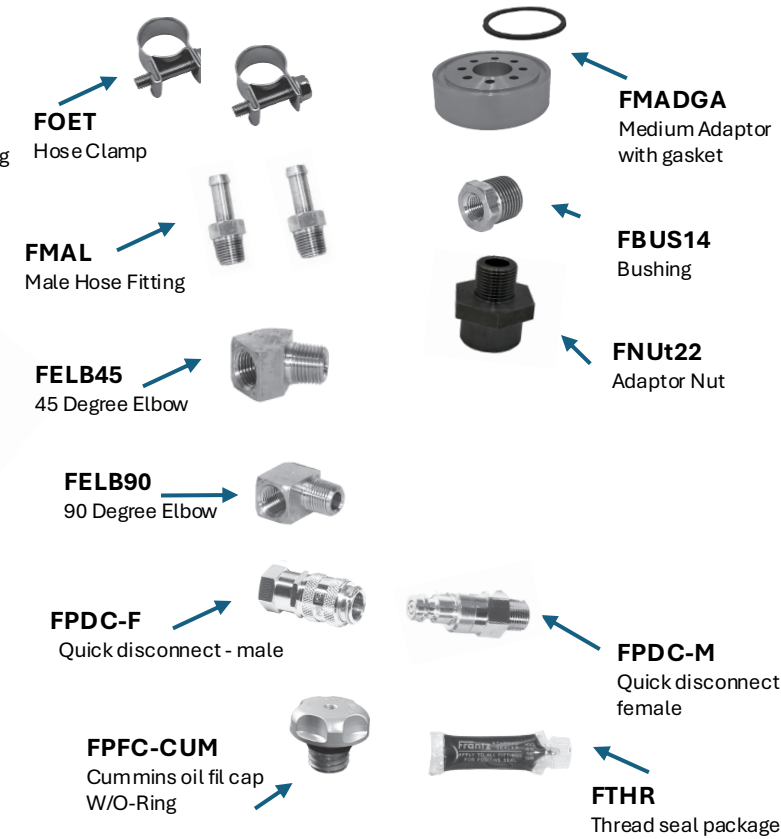

Filter Base Adaptors

Engine Fittings and Adaptors

Rubber Hose and Hose Covering

Mounting Bracket and Hardware

Spare Base Gaskets

FKPWR73

7.3L Ford Powerstroke Kit

Engine Fittings and Adaptors

Filter Base Adaptors

Engine Fittings and Adaptors

(Not all fittings will be used)

Rubber Hose and Hose Covering

Mounting Bracket and Hardware

Spare Base Gaskets

FKCUM59
5.9/6.7 Cummins Bypass Kit

Engine Fittings and Adaptors

Filter Base Adaptors

Engine Fittings and Adaptors

(Not all fittings will be used)

Rubber Hose and Hose Covering

Mounting Bracket and Hardware

Spare Base Gaskets

FKRAM1500
2012 5.7 Dodge Ram
Bypass Kit

Engine Fittings and Adaptors

Filter Base Adaptors

Engine Fittings and Adaptors

(Not all fittings will be used)

Rubber Hose and Hose Covering

Mounting Bracket and Hardware

Spare Base Gaskets

FKDMX6616
6.6 Duramax Bypass Kit
2016 and Earlier