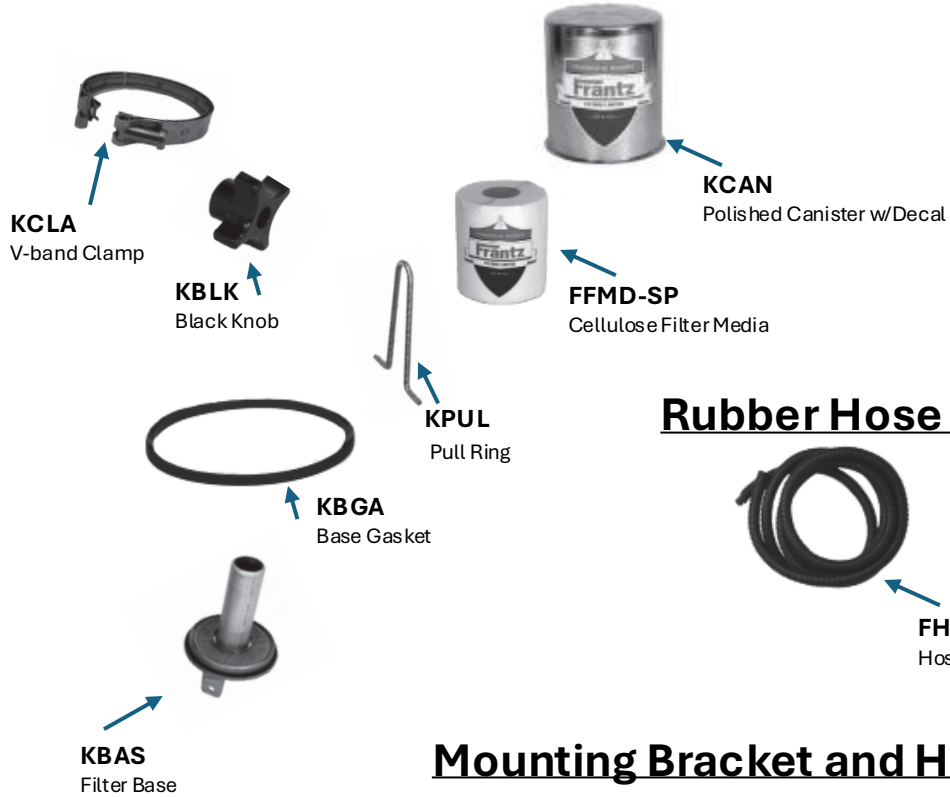

Engine Fittings and Adaptors

Filter Base Adaptors

Engine Fittings and Adaptors

Rubber Hose and Hose Covering

Mounting Bracket and Hardware

Spare Base Gaskets

FKUNIV
Universal Bypass Kit

Engine Fittings and Adaptors

Filter Base Adaptors

Engine Fittings and Adaptors

Rubber Hose and Hose Covering

Mounting Bracket and Hardware

Spare Base Gaskets

FKPWR73

7.3L Ford Powerstroke Kit

Engine Fittings and Adaptors

Filter Base Adaptors

Engine Fittings and Adaptors

(Not all fittings will be used)

Rubber Hose and Hose Covering

Mounting Bracket and Hardware

Spare Base Gaskets

FKCUM59
5.9/6.7 Cummins Bypass Kit

Engine Fittings and Adaptors

Filter Base Adaptors

Engine Fittings and Adaptors

(Not all fittings will be used)

Rubber Hose and Hose Covering

Mounting Bracket and Hardware

Spare Base Gaskets

FKRAM1500
2012 5.7 Dodge Ram
Bypass Kit

Engine Fittings and Adaptors