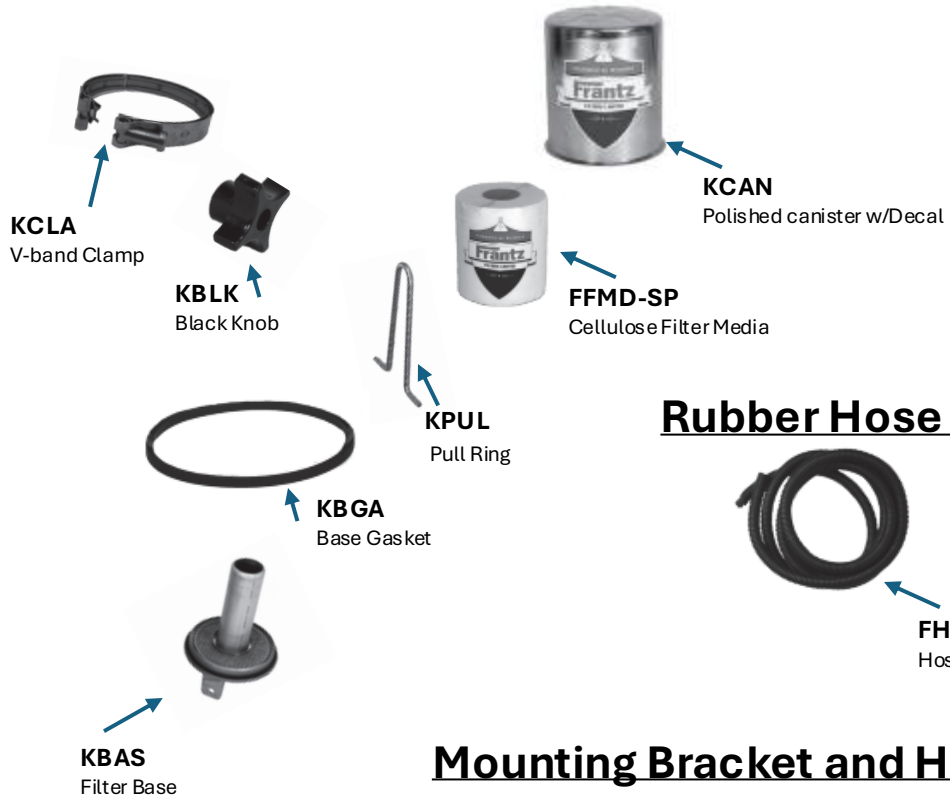

Engine Fittings and Adaptors

Filter Base Adaptors

Engine Fittings and Adaptors

Rubber Hose and Hose Covering

Mounting Bracket and Hardware

Spare Base Gaskets

FKUNIV
Universal Bypass Kit

Engine Fittings and Adaptors

Filter Base Adaptors

Engine Fittings and Adaptors

Rubber Hose and Hose Covering

Mounting Bracket and Hardware

Spare Base Gaskets

FKPWR73

7.3L Ford Powerstroke Kit

Engine Fittings and Adaptors

Filter Base Adaptors

Engine Fittings and Adaptors

(Not all fittings will be used)

Rubber Hose and Hose Covering

Mounting Bracket and Hardware

Spare Base Gaskets

FKCUM59
5.9/6.7 Cummins Bypass Kit

Engine Fittings and Adaptors

Filter Base Adaptors

Engine Fittings and Adaptors

(Not all fittings will be used)

Rubber Hose and Hose Covering

Mounting Bracket and Hardware

Spare Base Gaskets

FKRAM1500
2012 5.7 Dodge Ram
Bypass Kit

Engine Fittings and Adaptors