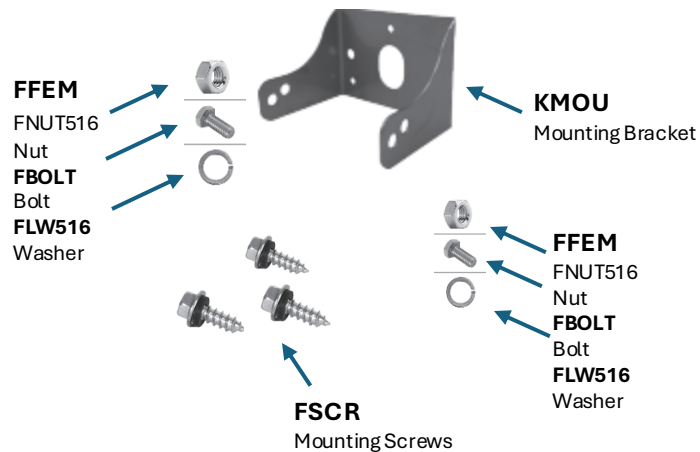

Filter Base Adaptors

Engine Fittings and Adaptors

(Not all fittings will be used)

Rubber Hose and Hose Covering

Mounting Bracket and Hardware

Spare Base Gaskets

FKCUM59
5.9/6.7 Cummins Bypass Kit

Engine Fittings and Adaptors

Filter Base Adaptors

Engine Fittings and Adaptors

(Not all fittings will be used)

Rubber Hose and Hose Covering

Mounting Bracket and Hardware

Spare Base Gaskets

FKRAM1500
2012 5.7 Dodge Ram
Bypass Kit

Engine Fittings and Adaptors

Filter Base Adaptors

Engine Fittings and Adaptors

(Not all fittings will be used)

Rubber Hose and Hose Covering

Mounting Bracket and Hardware

Spare Base Gaskets

FKDMX6616
6.6 Duramax Bypass Kit
2016 and Earlier

Engine Fittings and Adaptors

Filter Base Adaptors

Engine Fittings and Adaptors

(Not all fittings will be used)

Rubber Hose and Hose Covering

Mounting Bracket and Hardware

Spare Base Gaskets

FKDMX6617