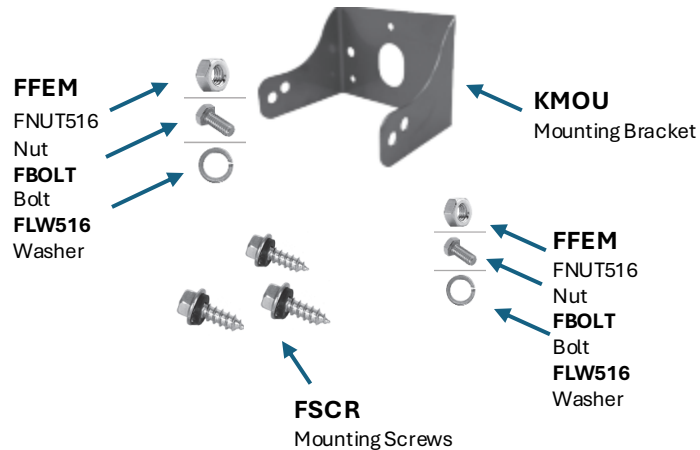

Filter Base Adaptors

Engine Fittings and Adaptors

(Not all fittings will be used)

Rubber Hose and Hose Covering

Mounting Bracket and Hardware

Spare Base Gaskets

FKRAM1500
2012 5.7 Dodge Ram
Bypass Kit

Engine Fittings and Adaptors

Filter Base Adaptors

Engine Fittings and Adaptors

(Not all fittings will be used)

Rubber Hose and Hose Covering

Mounting Bracket and Hardware

Spare Base Gaskets

FKDMX6616
6.6 Duramax Bypass Kit
2016 and Earlier

Engine Fittings and Adaptors

Filter Base Adaptors

Engine Fittings and Adaptors

(Not all fittings will be used)

Rubber Hose and Hose Covering

Mounting Bracket and Hardware

Spare Base Gaskets

FKDMX6617

6.6 Duramax Bypass Kit

2017-2019 Model Years

Engine Fittings and Adaptors

Filter Base Adaptors

Engine Fittings and Adaptors

(Not all fittings will be used)

Rubber Hose and Hose Covering

Mounting Bracket and Hardware