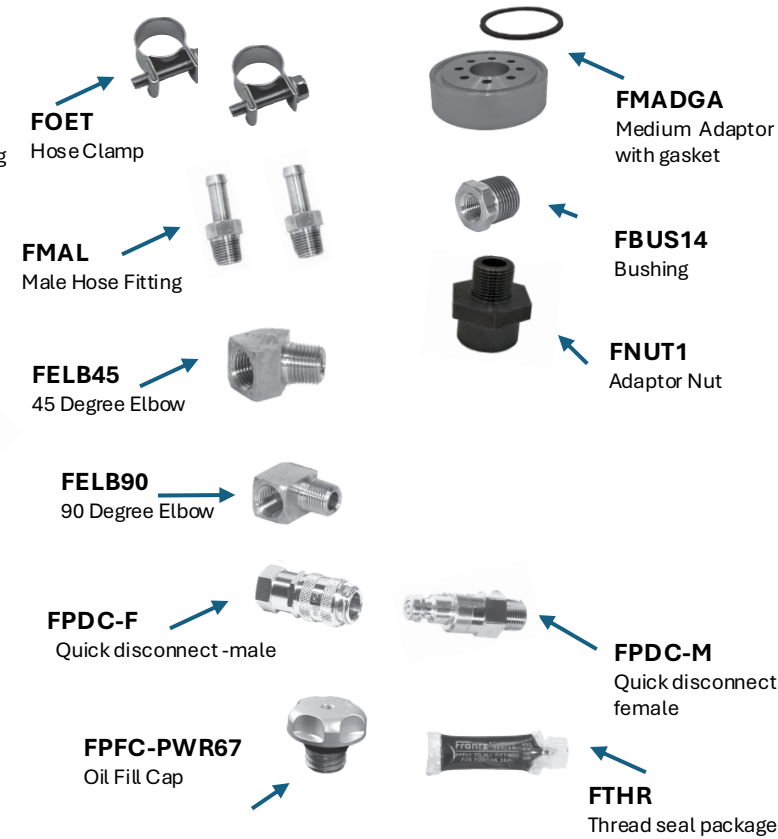

6.6 Duramax Bypass Kit

2017-2019 Model Years

Engine Fittings and Adaptors

Filter Base Adaptors

Engine Fittings and Adaptors

(Not all fittings will be used)

Rubber Hose and Hose Covering

Mounting Bracket and Hardware

Spare Base Gaskets

FKDMX6620

6.6 Duramax Bypass Kit

2020 and Newer

Engine Fittings and Adaptors

Filter Base Adaptors

Engine Fittings and Adaptors

(Not all fittings will be used)

Rubber Hose and Hose Covering

Mounting Bracket and Hardware

Spare Base Gaskets

FKPWR67

6.7 Ford Power Stroke Kit

Engine Fittings and Adaptors

Filter Base Adaptors

Engine Fittings and Adaptors

(Not all fittings will be used)

Custom Braided Hoses and Adaptor

Mounting Bracket and Hardware

Spare Base Gaskets

FKPWR60CUSTOM

**6.0L/6.4 Ford Power
Stroke with Custom
Hoses, Magnet Mount Kit**